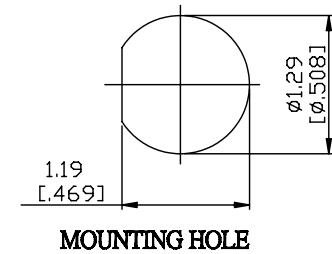

NO.	COMPONENTS	IMPEDANCE
1	N MALE	50 OHM
2	RG316	50 OHM
3	HEAT SHRINKING TUBE	
4	TNC REVERSE POLARITY FEMALE FOR BULKHEAD	50 OHM

JYE BAO P/N	L CM (INCH)
N30T95-316-15	15 (5.906)
N30T95-316-30	30 (11.811)
N30T95-316-50	50 (19.685)
N30T95-316-100	100 (39.370)
N30T95-316-150	150 (59.055)
N30T95-316-200	200 (78.740)
N30T95-316-XXX	CUSTOM LENGTH IN CM

LENGTH TOLERANCE IS ±1.5% OR ±10MM, WHICHEVER IS GREATER.	JYE BAO CO., LTD. TAIPEI TAIWAN
	DESCRIPTION CABLE ASSEMBLY N PLUG TO TNC R/P JACK FOR BULKHEAD
	JYE BAO DRAWING NO. N30T95-316-XXX