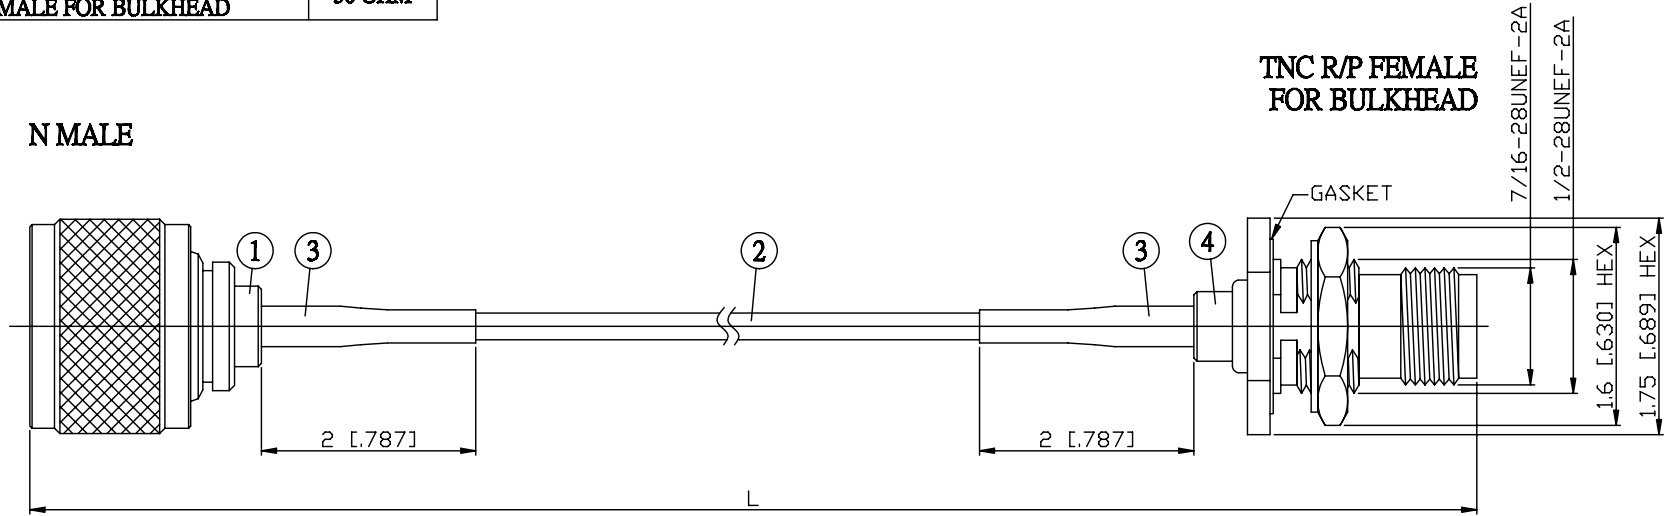

NO.	COMPONENTS	IMPEDANCE
1	N MALE	50 OHM
2	RG316	50 OHM
3	HEAT SHRINKING TUBE	
4	TNC REVERSE POLARITY FEMALE FOR BULKHEAD	50 OHM

JYE BAO P/N	L CM (INCH)
N30T95-316-15	15 (5.906)
N30T95-316-30	30 (11.811)
N30T95-316-50	50 (19.685)
N30T95-316-100	100 (39.370)
N30T95-316-150	150 (59.055)
N30T95-316-200	200 (78.740)
N30T95-316-XXX	CUSTOM LENGTH IN CM

LENGTH TOLERANCE IS ±1.5% OR ±10MM, WHICHEVER IS GREATER.	JYE BAO CO., LTD. TAIPEI TAIWAN
	DESCRIPTION CABLE ASSEMBLY N PLUG TO TNC R/P JACK FOR BULKHEAD
	JYE BAO DRAWING NO. N30T95-316-XXX