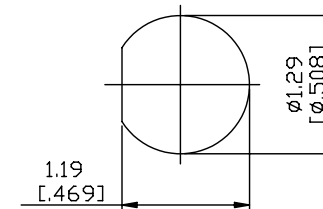

NO.	COMPONENTS	IMPEDANCE
1	N MALE	50 OHM
2	.141" TIN PLATED SEMI-RIGID CABLE (TIN PLATED RG402)	50 OHM
3	TNC REVERSE POLARITY FEMALE FOR BULKHEAD	50 OHM

N MALE

1

2

3

TNC R/P FEMALE FOR BULKHEAD

GASKET

7/16-28UNEF-2A

1/2-28UNEF-2A

1.6 [6.30] HEX

1.75 [6.89] HEX

L

JYE BAO P/N	L CM (INCH)
N30T95-141T-15	15 (5.906)
N30T95-141T-30	30 (11.811)
N30T95-141T-50	50 (19.685)
N30T95-141T-100	100 (39.370)
N30T95-141T-150	150 (59.055)
N30T95-141T-200	200 (78.740)
N30T95-141T-XXX	CUSTOM LENGTH IN CM

MOUNTING HOLE

<p>LENGTH TOLERANCE IS ±1.5% OR ±10MM, WHICHEVER IS GREATER.</p>	<p>JYE BAO CO., LTD.</p> <p>TAIPEI TAIWAN</p>
	<p>DESCRIPTION CABLE ASSEMBLY N PLUG TO TNC R/P JACK FOR BULKHEAD</p>
	<p>JYE BAO DRAWING NO. N30T95-141T-XXX</p>