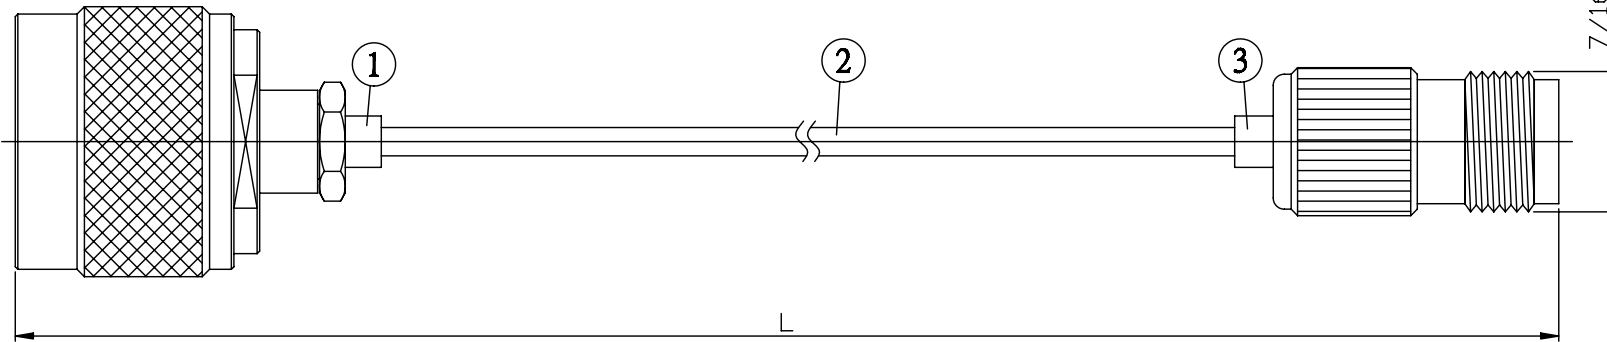

NO.	COMPONENTS	IMPEDANCE
1	N MALE	50 OHM
2	.085" HANDBENDABLE CABLE (= JYEBAO P/N .085SRF-W-P-50)	50 OHM
3	TNC REVERSE POLARITY FEMALE	50 OHM

N MALE

TNC R/P FEMALE

JYE BAO P/N	L CM (INCH)
N30T90-85S-15	15 (5.906)
N30T90-85S-30	30 (11.811)
N30T90-85S-50	50 (19.685)
N30T90-85S-100	100 (39.370)
N30T90-85S-150	150 (59.055)
N30T90-85S-200	200 (78.740)
N30T90-85S-XXX	CUSTOM LENGTH IN CM

<p>LENGTH TOLERANCE IS ±1.5% OR ±10MM, WHICHEVER IS GREATER.</p>	<p>JYE BAO CO., LTD. TAIPEI TAIWAN</p>
	<p>DESCRIPTION CABLE ASSEMBLY N PLUG TO TNC R/P JACK</p>
	<p>JYE BAO DRAWING NO. N30T90-85S-XXX</p>