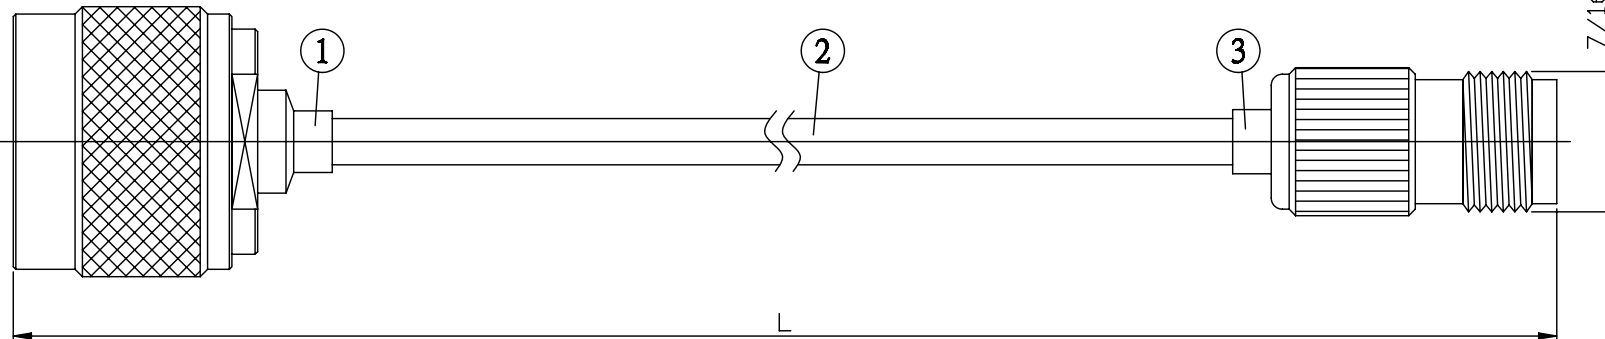

NO.	COMPONENTS	IMPEDANCE
1	N MALE	50 OHM
2	.141" TIN PLATED SEMI-RIGID CABLE (TIN PLATED RG402)	50 OHM
3	TNC REVERSE POLARITY FEMALE	50 OHM

N MALE

TNC R/P FEMALE

JYE BAO P/N	L CM (INCH)
N30T90-141T-15	15 (5.906)
N30T90-141T-30	30 (11.811)
N30T90-141T-50	50 (19.685)
N30T90-141T-100	100 (39.370)
N30T90-141T-150	150 (59.055)
N30T90-141T-200	200 (78.740)
N30T90-141T-XXX	CUSTOM LENGTH IN CM

<p>LENGTH TOLERANCE IS <math>\pm 1.5\%</math> OR <math>\pm 10\text{MM}</math>, WHICHEVER IS GREATER.</p>	<p><b>JYE BAO CO., LTD.</b> TAIPEI TAIWAN</p>
	<p>DESCRIPTION CABLE ASSEMBLY N PLUG TO TNC R/P JACK</p>
	<p>JYE BAO DRAWING NO. N30T90-141T-XXX</p>