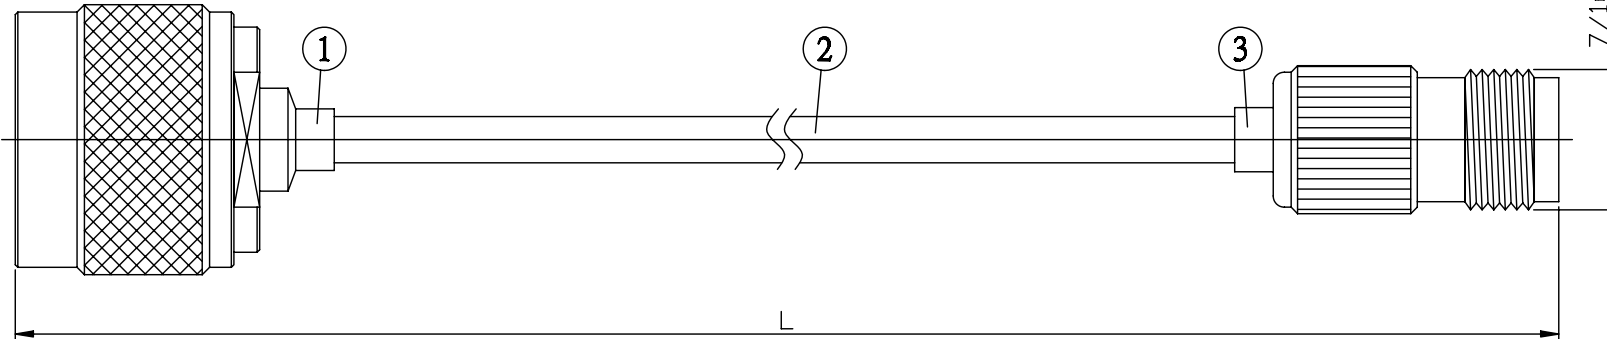

NO.	COMPONENTS	IMPEDANCE
1	N MALE	50 OHM
2	.141" HANDBENDABLE CABLE (= JYEBAO P/N .141SRF-W-P-50)	50 OHM
3	TNC REVERSE POLARITY FEMALE	50 OHM

N MALE

TNC R/P FEMALE

JYE BAO P/N	L CM (INCH)
N30T90-141S-15	15 (5.906)
N30T90-141S-30	30 (11.811)
N30T90-141S-50	50 (19.685)
N30T90-141S-100	100 (39.370)
N30T90-141S-150	150 (59.055)
N30T90-141S-200	200 (78.740)
N30T90-141S-XXX	CUSTOM LENGTH IN CM

<p>LENGTH TOLERANCE IS $\pm 1.5\%$ OR $\pm 10\text{MM}$, WHICHEVER IS GREATER.</p>	<p>JYE BAO CO., LTD. TAIPEI TAIWAN</p>
	<p>DESCRIPTION CABLE ASSEMBLY N PLUG TO TNC R/P JACK</p>
	<p>JYE BAO DRAWING NO. N30T90-141S-XXX</p>