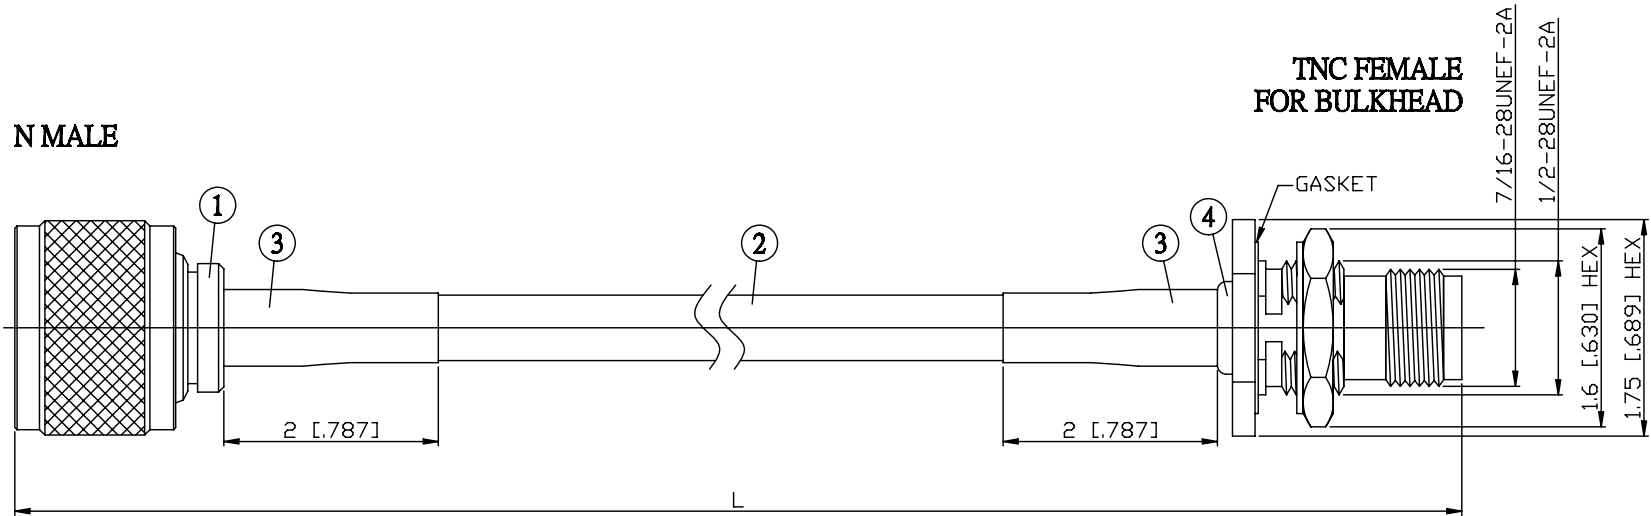

NO.	COMPONENTS	IMPEDANCE
1	N MALE	50 OHM
2	JBY240	50 OHM
3	HEAT SHRINKING TUBE	
4	TNC FEMALE FOR BULKHEAD	50 OHM

JYE BAO P/N	L CM (INCH)
N30T85-L240-15	15 (5.906)
N30T85-L240-30	30 (11.811)
N30T85-L240-50	50 (19.685)
N30T85-L240-100	100 (39.370)
N30T85-L240-150	150 (59.055)
N30T85-L240-200	200 (78.740)
N30T85-L240-XXX	CUSTOM LENGTH IN CM

LENGTH TOLERANCE IS ±1.5% OR ±10MM, WHICHEVER IS GREATER.	JYE BAO CO., LTD. TAIPEI TAIWAN
	DESCRIPTION CABLE ASSEMBLY N PLUG TO TNC JACK FOR BULKHEAD
	JYE BAO DRAWING NO. N30T85-L240-XXX