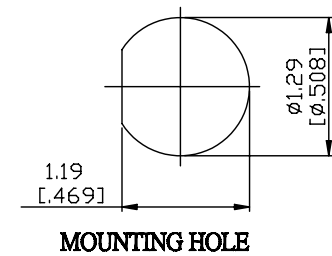

NO.	COMPONENTS	IMPEDANCE
1	N MALE	50 OHM
2	JBY240	50 OHM
3	HEAT SHRINKING TUBE	
4	TNC FEMALE FOR BULKHEAD	50 OHM

JYE BAO P/N	L CM (INCH)
N30T85-L240-15	15 (5.906)
N30T85-L240-30	30 (11.811)
N30T85-L240-50	50 (19.685)
N30T85-L240-100	100 (39.370)
N30T85-L240-150	150 (59.055)
N30T85-L240-200	200 (78.740)
N30T85-L240-XXX	CUSTOM LENGTH IN CM

LENGTH TOLERANCE IS ±1.5% OR ±10MM, WHICHEVER IS GREATER.	JYE BAO CO., LTD. TAIPEI TAIWAN
	DESCRIPTION CABLE ASSEMBLY N PLUG TO TNC JACK FOR BULKHEAD
	JYE BAO DRAWING NO. N30T85-L240-XXX