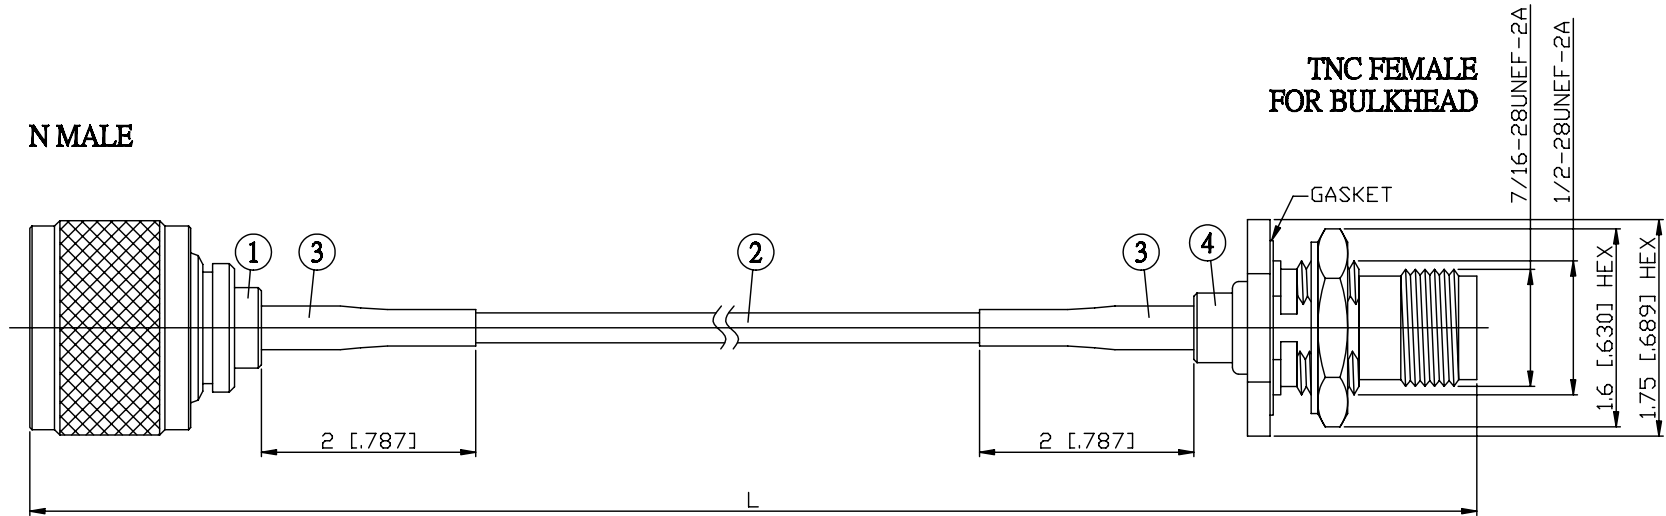

NO.	COMPONENTS	IMPEDANCE
1	N MALE	50 OHM
2	JBY100	50 OHM
3	HEAT SHRINKING TUBE	
4	TNC FEMALE FOR BULKHEAD	50 OHM

JYE BAO P/N	L CM (INCH)
N30T85-L100-15	15 (5.906)
N30T85-L100-30	30 (11.811)
N30T85-L100-50	50 (19.685)
N30T85-L100-100	100 (39.370)
N30T85-L100-150	150 (59.055)
N30T85-L100-200	200 (78.740)
N30T85-L100-XXX	CUSTOM LENGTH IN CM

LENGTH TOLERANCE IS ±1.5% OR ±10MM, WHICHEVER IS GREATER.	JYE BAO CO., LTD. TAIPEI TAIWAN	
	DESCRIPTION	CABLE ASSEMBLY N PLUG TO TNC JACK FOR BULKHEAD
	JYE BAO DRAWING NO.	N30T85-L100-XXX