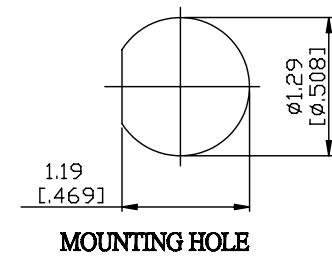

NO.	COMPONENTS	IMPEDANCE
1	N MALE	50 OHM
2	JBY100	50 OHM
3	HEAT SHRINKING TUBE	
4	TNC FEMALE FOR BULKHEAD	50 OHM

JYE BAO P/N	L CM (INCH)
N30T85-L100-15	15 (5.906)
N30T85-L100-30	30 (11.811)
N30T85-L100-50	50 (19.685)
N30T85-L100-100	100 (39.370)
N30T85-L100-150	150 (59.055)
N30T85-L100-200	200 (78.740)
N30T85-L100-XXX	CUSTOM LENGTH IN CM

LENGTH TOLERANCE IS ±1.5% OR ±10MM, WHICHEVER IS GREATER.	JYE BAO CO., LTD. TAIPEI TAIWAN	
	DESCRIPTION	CABLE ASSEMBLY N PLUG TO TNC JACK FOR BULKHEAD
	JYE BAO DRAWING NO.	N30T85-L100-XXX