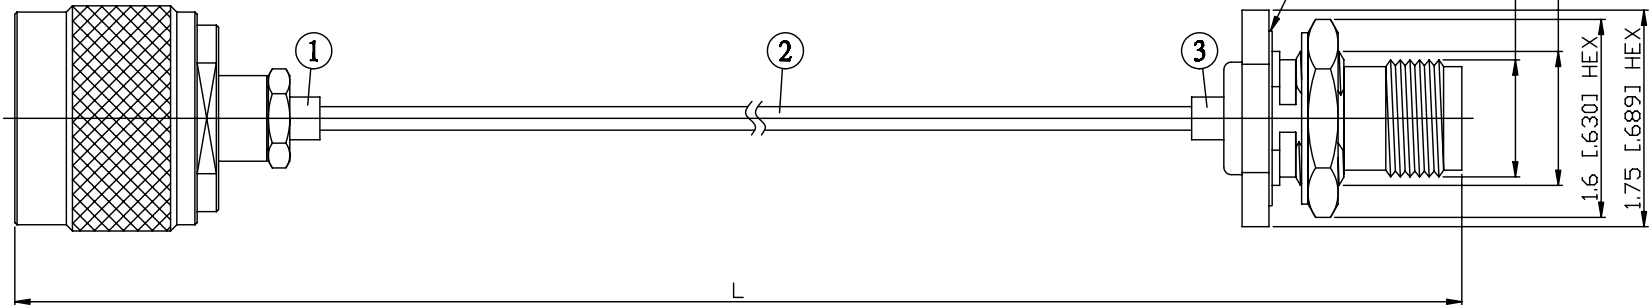

NO.	COMPONENTS	IMPEDANCE
1	N MALE	50 OHM
2	.085" TIN PLATED SEMI-RIGID CABLE (TIN PLATED RG405)	50 OHM
3	TNC FEMALE FOR BULKHEAD	50 OHM

N MALE

JYE BAO P/N	L CM (INCH)
N30T85-85T-15	15 (5.906)
N30T85-85T-30	30 (11.811)
N30T85-85T-50	50 (19.685)
N30T85-85T-100	100 (39.370)
N30T85-85T-150	150 (59.055)
N30T85-85T-200	200 (78.740)
N30T85-85T-XXX	CUSTOM LENGTH IN CM

LENGTH TOLERANCE IS ±1.5% OR ±10MM, WHICHEVER IS GREATER.	JYE BAO CO., LTD. TAIPEI TAIWAN
	DESCRIPTION CABLE ASSEMBLY N PLUG TO TNC JACK FOR BULKHEAD
	JYE BAO DRAWING NO. N30T85-85T-XXX