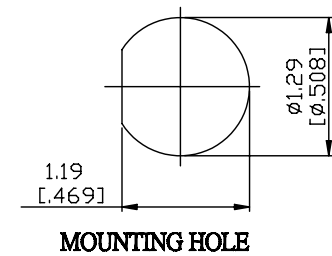

NO.	COMPONENTS	IMPEDANCE
1	N MALE	50 OHM
2	.085" TIN PLATED SEMI-RIGID CABLE (TIN PLATED RG405)	50 OHM
3	TNC FEMALE FOR BULKHEAD	50 OHM

N MALE

JYE BAO P/N	L CM (INCH)
N30T85-85T-15	15 (5.906)
N30T85-85T-30	30 (11.811)
N30T85-85T-50	50 (19.685)
N30T85-85T-100	100 (39.370)
N30T85-85T-150	150 (59.055)
N30T85-85T-200	200 (78.740)
N30T85-85T-XXX	CUSTOM LENGTH IN CM

LENGTH TOLERANCE IS ±1.5% OR ±10MM, WHICHEVER IS GREATER.	JYE BAO CO., LTD. TAIPEI TAIWAN
	DESCRIPTION CABLE ASSEMBLY N PLUG TO TNC JACK FOR BULKHEAD
	JYE BAO DRAWING NO. N30T85-85T-XXX