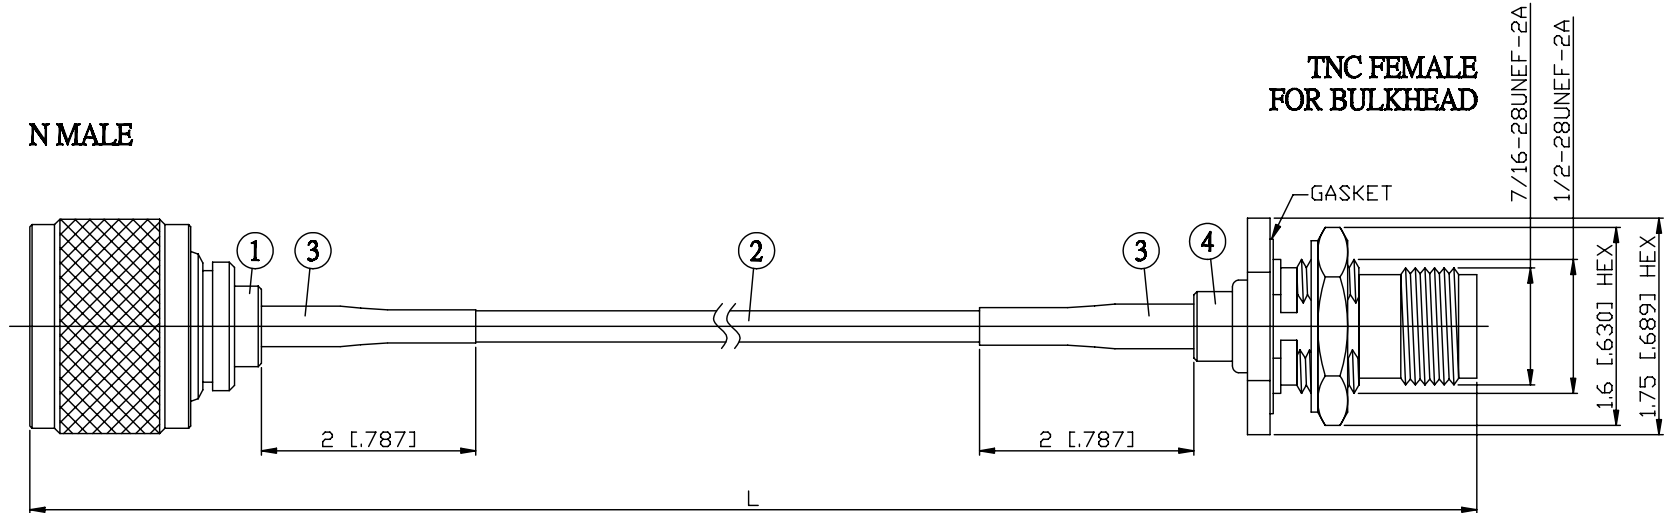

NO.	COMPONENTS	IMPEDANCE
1	N MALE	50 OHM
2	DOUBLE SHIELDED RG316(= RD316)	50 OHM
3	HEAT SHRINKING TUBE	
4	TNC FEMALE FOR BULKHEAD	50 OHM

JYE BAO P/N	L CM (INCH)
N30T85-316D-15	15 (5.906)
N30T85-316D-30	30 (11.811)
N30T85-316D-50	50 (19.685)
N30T85-316D-100	100 (39.370)
N30T85-316D-150	150 (59.055)
N30T85-316D-200	200 (78.740)
N30T85-316D-XXX	CUSTOM LENGTH IN CM

LENGTH TOLERANCE IS ±1.5% OR ±10MM, WHICHEVER IS GREATER.	JYE BAO CO., LTD. TAIPEI TAIWAN
	DESCRIPTION CABLE ASSEMBLY N PLUG TO TNC JACK FOR BULKHEAD
	JYE BAO DRAWING NO. N30T85-316D-XXX