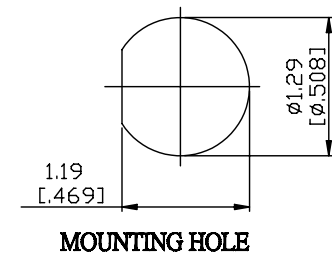

NO.	COMPONENTS	IMPEDANCE
1	N MALE	50 OHM
2	DOUBLE SHIELDED RG316(= RD316)	50 OHM
3	HEAT SHRINKING TUBE	
4	TNC FEMALE FOR BULKHEAD	50 OHM

JYE BAO P/N	L CM (INCH)
N30T85-316D-15	15 (5.906)
N30T85-316D-30	30 (11.811)
N30T85-316D-50	50 (19.685)
N30T85-316D-100	100 (39.370)
N30T85-316D-150	150 (59.055)
N30T85-316D-200	200 (78.740)
N30T85-316D-XXX	CUSTOM LENGTH IN CM

LENGTH TOLERANCE IS ±1.5% OR ±10MM, WHICHEVER IS GREATER.	JYE BAO CO., LTD. TAIPEI TAIWAN
	DESCRIPTION CABLE ASSEMBLY N PLUG TO TNC JACK FOR BULKHEAD
	JYE BAO DRAWING NO. N30T85-316D-XXX