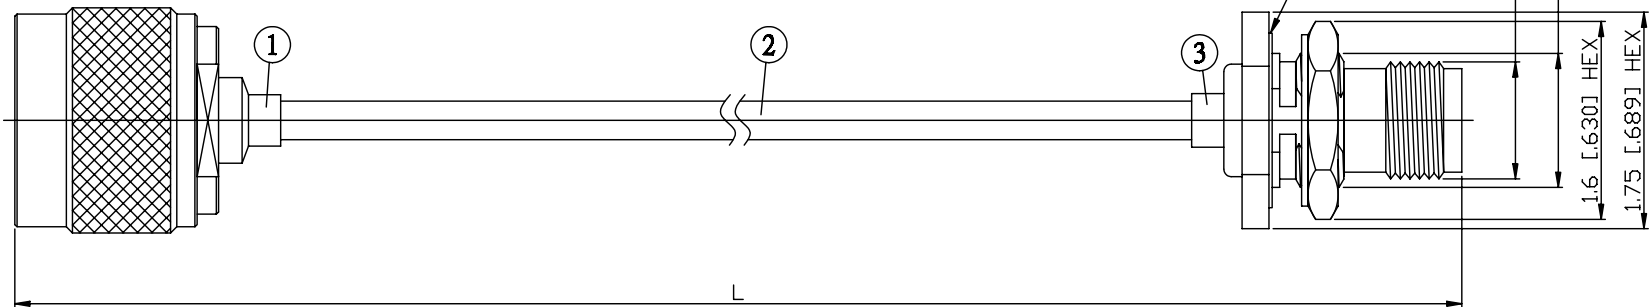

NO.	COMPONENTS	IMPEDANCE
1	N MALE	50 OHM
2	.141" TIN PLATED SEMI-RIGID CABLE (TIN PLATED RG402)	50 OHM
3	TNC FEMALE FOR BULKHEAD	50 OHM

N MALE

JYE BAO P/N	L CM (INCH)
N30T85-141T-15	15 (5.906)
N30T85-141T-30	30 (11.811)
N30T85-141T-50	50 (19.685)
N30T85-141T-100	100 (39.370)
N30T85-141T-150	150 (59.055)
N30T85-141T-200	200 (78.740)
N30T85-141T-XXX	CUSTOM LENGTH IN CM

LENGTH TOLERANCE IS ±1.5% OR ±10MM, WHICHEVER IS GREATER.	JYE BAO CO., LTD. TAIPEI TAIWAN
	DESCRIPTION CABLE ASSEMBLY N PLUG TO TNC JACK FOR BULKHEAD
	JYE BAO DRAWING NO. N30T85-141T-XXX