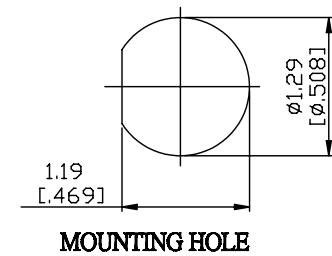

NO.	COMPONENTS	IMPEDANCE
1	N MALE	50 OHM
2	.141" TIN PLATED SEMI-RIGID CABLE (TIN PLATED RG402)	50 OHM
3	TNC FEMALE FOR BULKHEAD	50 OHM

N MALE

JYE BAO P/N	L CM (INCH)
N30T85-141T-15	15 (5.906)
N30T85-141T-30	30 (11.811)
N30T85-141T-50	50 (19.685)
N30T85-141T-100	100 (39.370)
N30T85-141T-150	150 (59.055)
N30T85-141T-200	200 (78.740)
N30T85-141T-XXX	CUSTOM LENGTH IN CM

LENGTH TOLERANCE IS ±1.5% OR ±10MM, WHICHEVER IS GREATER.	JYE BAO CO., LTD. TAIPEI TAIWAN
	DESCRIPTION CABLE ASSEMBLY N PLUG TO TNC JACK FOR BULKHEAD
	JYE BAO DRAWING NO. N30T85-141T-XXX