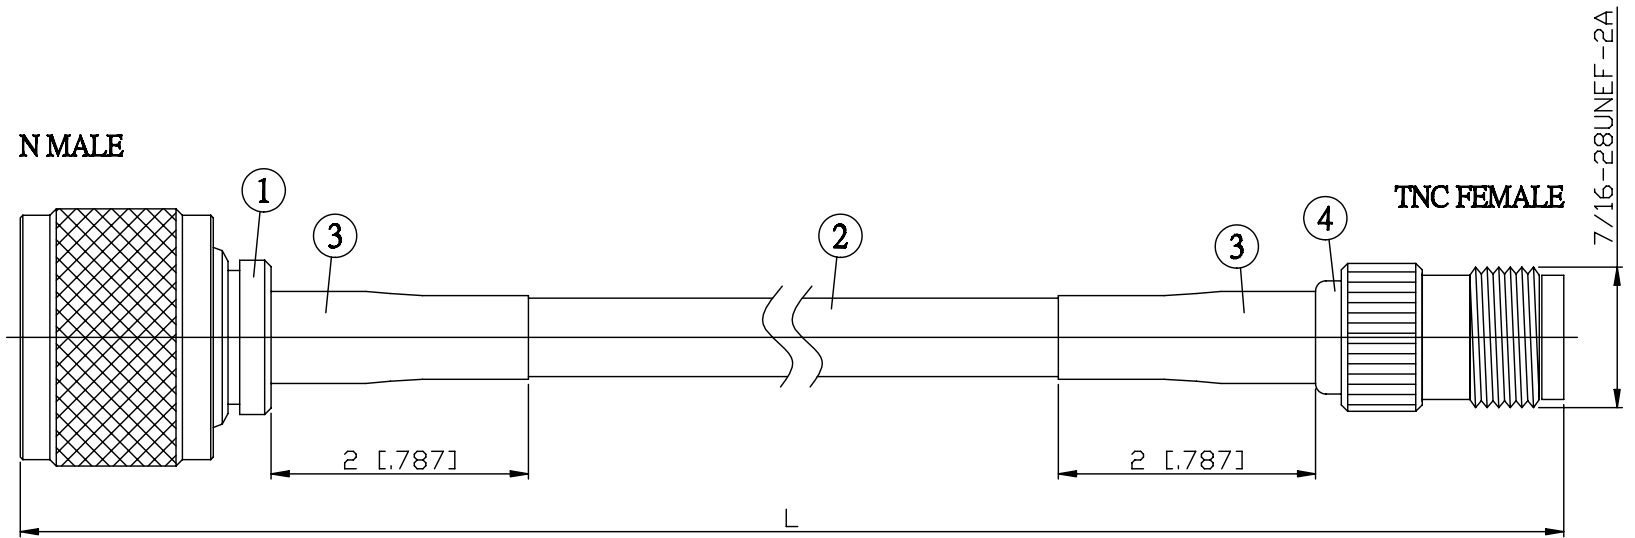

NO.	COMPONENTS	IMPEDANCE
1	N MALE	50 OHM
2	JBY240	50 OHM
3	HEAT SHRINKING TUBE	
4	TNC FEMALE	50 OHM

JYE BAO P/N	L CM (INCH)
N30T80-L240-15	15 (5.906)
N30T80-L240-30	30 (11.811)
N30T80-L240-50	50 (19.685)
N30T80-L240-100	100 (39.370)
N30T80-L240-150	150 (59.055)
N30T80-L240-200	200 (78.740)
N30T80-L240-XXX	CUSTOM LENGTH IN CM

LENGTH TOLERANCE IS ±1.5% OR ±10MM, WHICHEVER IS GREATER.	JYE BAO CO., LTD. TAIPEI TAIWAN
	DESCRIPTION CABLE ASSEMBLY N PLUG TO TNC JACK
	JYE BAO DRAWING NO. N30T80-L240-XXX