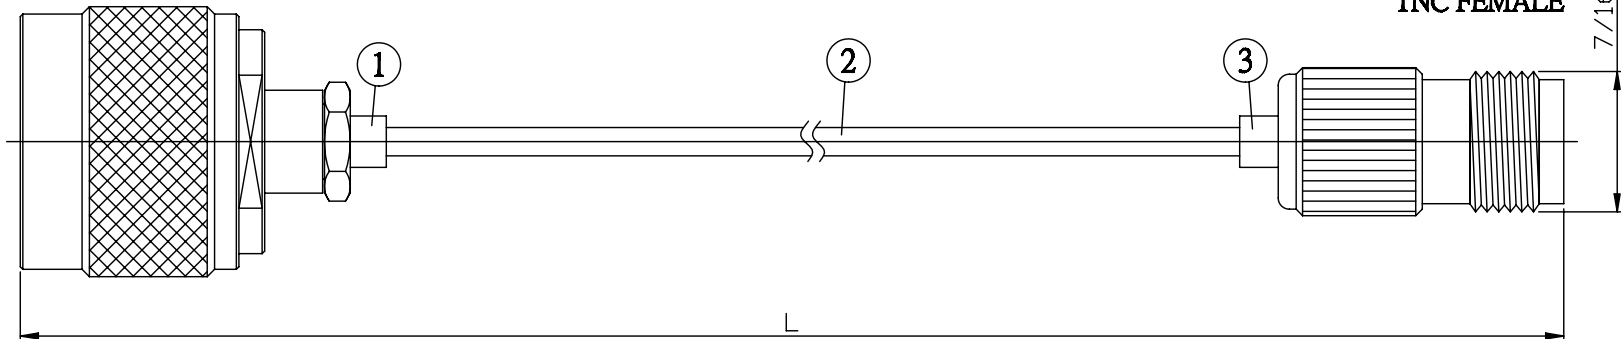

NO.	COMPONENTS	IMPEDANCE
1	N MALE	50 OHM
2	.085" HANDBENDABLE CABLE (= JYEBAO P/N .085SRF-W-P-50)	50 OHM
3	TNC FEMALE	50 OHM

N MALE

JYE BAO P/N	L CM (INCH)
N30T80-85S-15	15 (5.906)
N30T80-85S-30	30 (11.811)
N30T80-85S-50	50 (19.685)
N30T80-85S-100	100 (39.370)
N30T80-85S-150	150 (59.055)
N30T80-85S-200	200 (78.740)
N30T80-85S-XXX	CUSTOM LENGTH IN CM

LENGTH TOLERANCE IS $\pm 1.5\%$ OR $\pm 10\text{MM}$ , WHICHEVER IS GREATER.	<b>JYE BAO CO., LTD.</b> TAIPEI TAIWAN
	DESCRIPTION CABLE ASSEMBLY N PLUG TO TNC JACK
	JYE BAO DRAWING NO. N30T80-85S-XXX