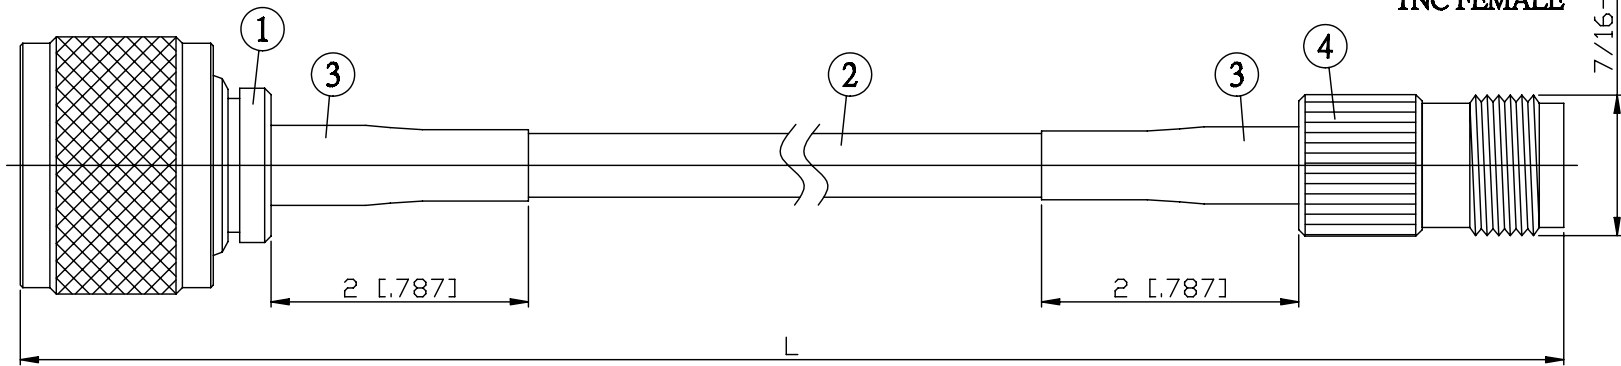

NO.	COMPONENTS	IMPEDANCE
1	N MALE	50 OHM
2	RG58	50 OHM
3	HEAT SHRINKING TUBE	
4	TNC FEMALE	50 OHM

N MALE

JYE BAO P/N	L CM (INCH)
N30T80-58-15	15 (5.906)
N30T80-58-30	30 (11.811)
N30T80-58-50	50 (19.685)
N30T80-58-100	100 (39.370)
N30T80-58-150	150 (59.055)
N30T80-58-200	200 (78.740)
N30T80-58-XXX	CUSTOM LENGTH IN CM

<p>LENGTH TOLERANCE IS $\pm 1.5\%$ OR $\pm 10\text{MM}$, WHICHEVER IS GREATER.</p>	<p>JYE BAO CO., LTD. TAIPEI TAIWAN</p>
	<p>DESCRIPTION CABLE ASSEMBLY N PLUG TO TNC JACK</p>
	<p>JYE BAO DRAWING NO. N30T80-58-XXX</p>