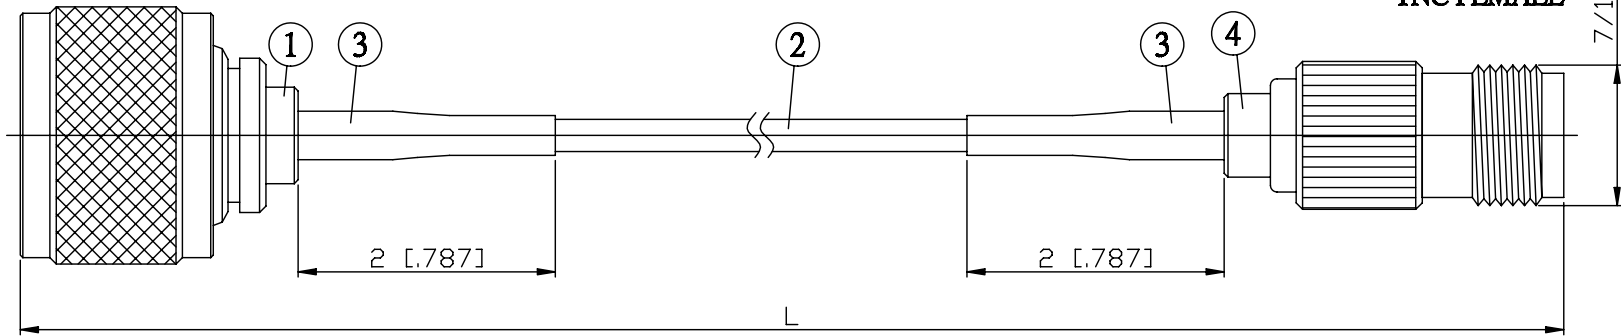

NO.	COMPONENTS	IMPEDANCE
1	N MALE	50 OHM
2	RG316	50 OHM
3	HEAT SHRINKING TUBE	
4	TNC FEMALE	50 OHM

N MALE

JYE BAO P/N	L CM (INCH)
N30T80-316-15	15 (5.906)
N30T80-316-30	30 (11.811)
N30T80-316-50	50 (19.685)
N30T80-316-100	100 (39.370)
N30T80-316-150	150 (59.055)
N30T80-316-200	200 (78.740)
N30T80-316-XXX	CUSTOM LENGTH IN CM

<p>LENGTH TOLERANCE IS <math>\pm 1.5\%</math> OR <math>\pm 10\text{MM}</math>, WHICHEVER IS GREATER.</p>	<p><b>JYE BAO CO., LTD.</b> TAIPEI TAIWAN</p>
	<p>DESCRIPTION CABLE ASSEMBLY N PLUG TO TNC JACK</p>
	<p>JYE BAO DRAWING NO. N30T80-316-XXX</p>