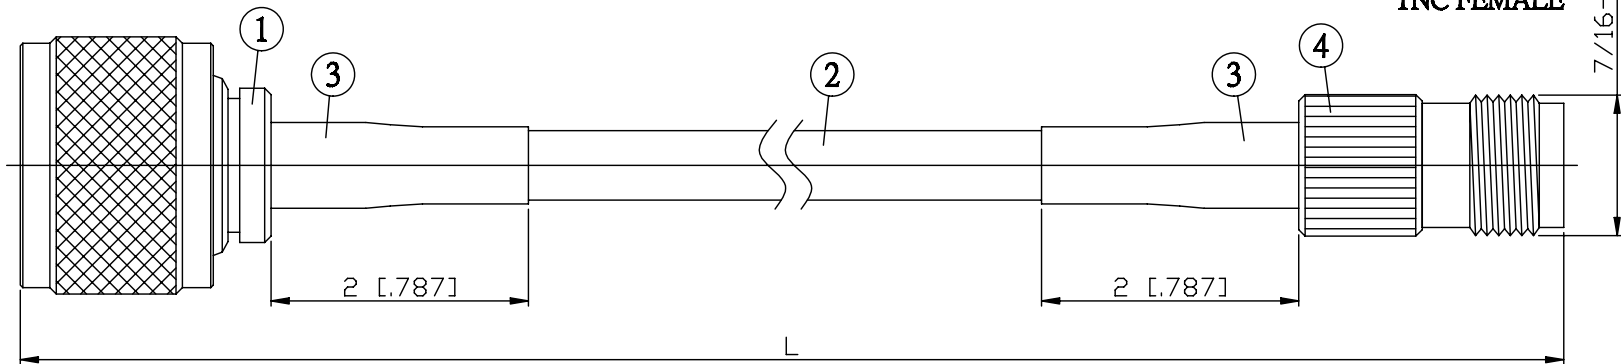

NO.	COMPONENTS	IMPEDANCE
1	N MALE	50 OHM
2	RG223	50 OHM
3	HEAT SHRINKING TUBE	
4	TNC FEMALE	50 OHM

N MALE

JYE BAO P/N	L CM (INCH)
N30T80-223-15	15 (5.906)
N30T80-223-30	30 (11.811)
N30T80-223-50	50 (19.685)
N30T80-223-100	100 (39.370)
N30T80-223-150	150 (59.055)
N30T80-223-200	200 (78.740)
N30T80-223-XXX	CUSTOM LENGTH IN CM

<p>LENGTH TOLERANCE IS <math>\pm 1.5\%</math> OR <math>\pm 10\text{MM}</math>, WHICHEVER IS GREATER.</p>	<p><b>JYE BAO CO., LTD.</b> TAIPEI TAIWAN</p>
	<p>DESCRIPTION CABLE ASSEMBLY N PLUG TO TNC JACK</p>
	<p>JYE BAO DRAWING NO. N30T80-223-XXX</p>