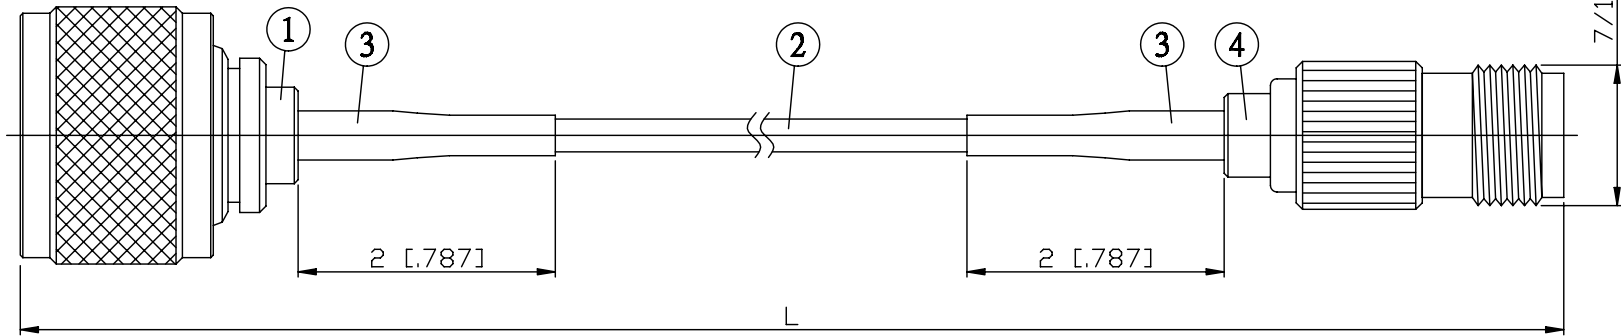

NO.	COMPONENTS	IMPEDANCE
1	N MALE	75 OHM
2	RG179	75 OHM
3	HEAT SHRINKING TUBE	
4	TNC FEMALE	75 OHM

N MALE

TNC FEMALE

JYE BAO P/N	L CM (INCH)
N30T80-179-15	15 (5.906)
N30T80-179-30	30 (11.811)
N30T80-179-50	50 (19.685)
N30T80-179-100	100 (39.370)
N30T80-179-150	150 (59.055)
N30T80-179-200	200 (78.740)
N30T80-179-XXX	CUSTOM LENGTH IN CM

LENGTH TOLERANCE
IS $\pm 1.5\%$ OR $\pm 10\text{MM}$,
WHICHEVER IS
GREATER.

JYE BAO CO., LTD.

TAIPEI TAIWAN

DESCRIPTION

CABLE ASSEMBLY N PLUG TO TNC JACK

JYE BAO DRAWING NO.

N30T80-179-XXX