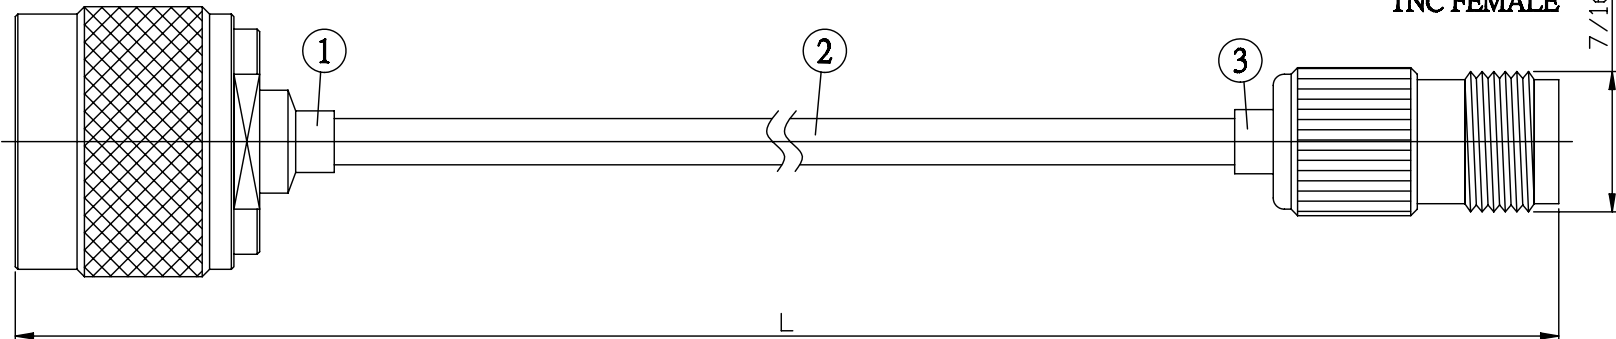

NO.	COMPONENTS	IMPEDANCE
1	N MALE	50 OHM
2	.141" HANDBENDABLE CABLE (= JYEBAO P/N .141SRF-W-P-50)	50 OHM
3	TNC FEMALE	50 OHM

N MALE

JYE BAO P/N	L CM (INCH)
N30T80-141S-15	15 (5.906)
N30T80-141S-30	30 (11.811)
N30T80-141S-50	50 (19.685)
N30T80-141S-100	100 (39.370)
N30T80-141S-150	150 (59.055)
N30T80-141S-200	200 (78.740)
N30T80-141S-XXX	CUSTOM LENGTH IN CM

LENGTH TOLERANCE IS $\pm 1.5\%$ OR $\pm 10\text{MM}$, WHICHEVER IS GREATER.	JYE BAO CO., LTD. TAIPEI TAIWAN
	DESCRIPTION CABLE ASSEMBLY N PLUG TO TNC JACK
	JYE BAO DRAWING NO. N30T80-141S-XXX