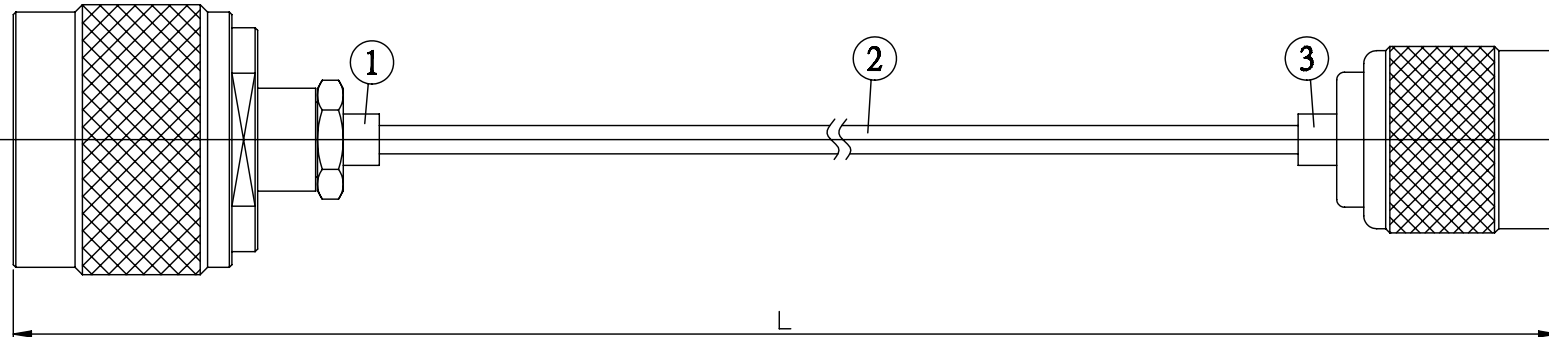

NO.	COMPONENTS	IMPEDANCE
1	N MALE	50 OHM
2	.085" HANDBENDABLE CABLE (= JYEBAO P/N .085SRF-W-P-50)	50 OHM
3	TNC REVERSE POLARITY MALE	50 OHM

N MALE

TNC R/P MALE

JYE BAO P/N	L CM (INCH)
N30T60-85S-15	15 (5.906)
N30T60-85S-30	30 (11.811)
N30T60-85S-50	50 (19.685)
N30T60-85S-100	100 (39.370)
N30T60-85S-150	150 (59.055)
N30T60-85S-200	200 (78.740)
N30T60-85S-XXX	CUSTOM LENGTH IN CM

<p>LENGTH TOLERANCE IS $\pm 1.5\%$ OR $\pm 10\text{MM}$, WHICHEVER IS GREATER.</p>	<p>JYE BAO CO., LTD. TAIPEI TAIWAN</p>
	<p>DESCRIPTION CABLE ASSEMBLY N PLUG TO TNC R/P PLUG</p>
	<p>JYE BAO DRAWING NO. N30T60-85S-XXX</p>