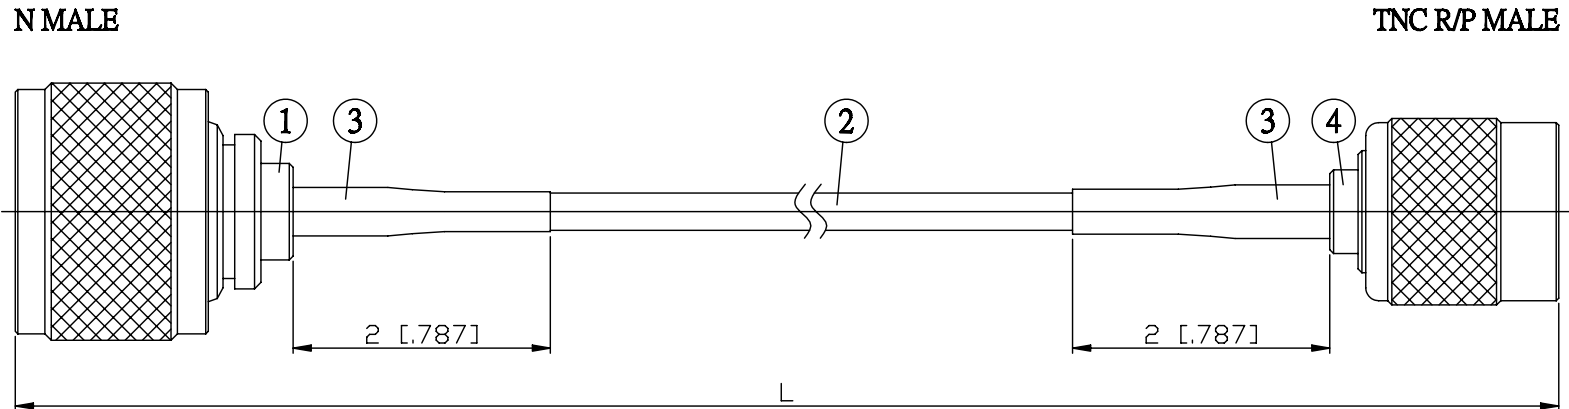

NO.	COMPONENTS	IMPEDANCE
1	N MALE	50 OHM
2	DOUBLE SHIELDED RG316(= RD316)	50 OHM
3	HEAT SHRINKING TUBE	
4	TNC REVERSE POLARITY MALE	50 OHM

JYE BAO P/N	L CM (INCH)
N30T60-316D-15	15 (5.906)
N30T60-316D-30	30 (11.811)
N30T60-316D-50	50 (19.685)
N30T60-316D-100	100 (39.370)
N30T60-316D-150	150 (59.055)
N30T60-316D-200	200 (78.740)
N30T60-316D-XXX	CUSTOM LENGTH IN CM

LENGTH TOLERANCE IS ±1.5% OR ±10MM, WHICHEVER IS GREATER.	JYE BAO CO., LTD. TAIPEI TAIWAN
	DESCRIPTION CABLE ASSEMBLY N PLUG TO TNC R/P PLUG
	JYE BAO DRAWING NO. N30T60-316D-XXX