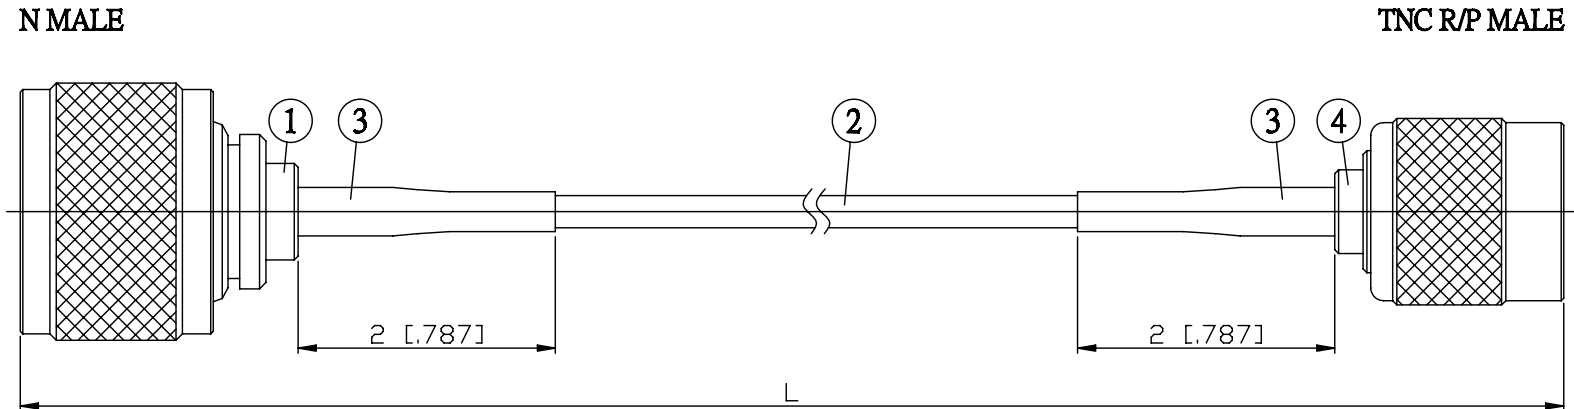

NO.	COMPONENTS	IMPEDANCE
1	N MALE	50 OHM
2	RG316	50 OHM
3	HEAT SHRINKING TUBE	
4	TNC REVERSE POLARITY MALE	50 OHM

JYE BAO P/N	L CM (INCH)
N30T60-316-15	15 (5.906)
N30T60-316-30	30 (11.811)
N30T60-316-50	50 (19.685)
N30T60-316-100	100 (39.370)
N30T60-316-150	150 (59.055)
N30T60-316-200	200 (78.740)
N30T60-316-XXX	CUSTOM LENGTH IN CM

LENGTH TOLERANCE IS ±1.5% OR ±10MM, WHICHEVER IS GREATER.	JYE BAO CO., LTD. TAIPEI TAIWAN
	<small>DESCRIPTION</small> CABLE ASSEMBLY N PLUG TO TNC R/P PLUG
	<small>JYE BAO DRAWING NO.</small> N30T60-316-XXX