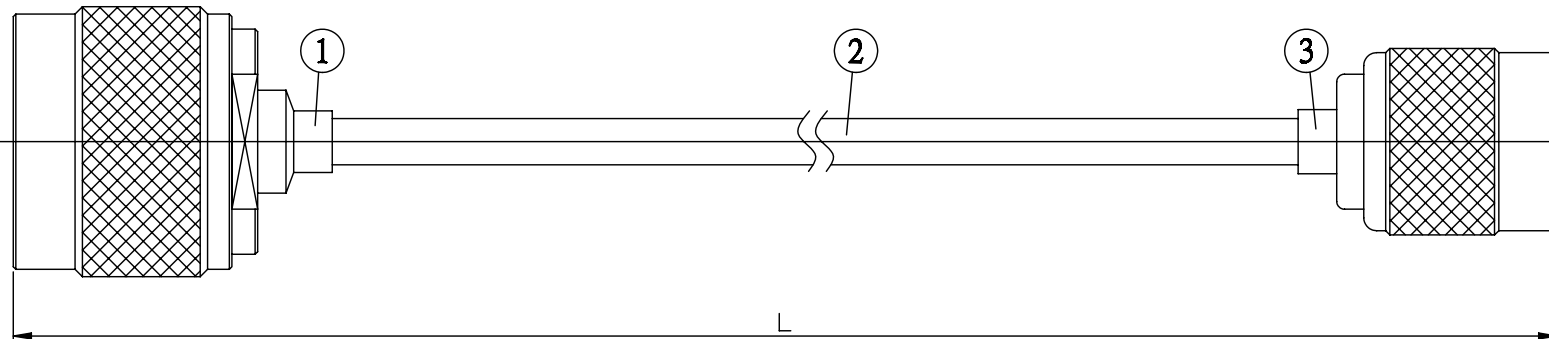

NO.	COMPONENTS	IMPEDANCE
1	N MALE	50 OHM
2	.141" HANDBENDABLE CABLE (= JYEBAO P/N .141SRF-W-P-50)	50 OHM
3	TNC REVERSE POLARITY MALE	50 OHM

N MALE

TNC R/P MALE

JYE BAO P/N	L CM (INCH)
N30T60-141S-15	15 (5.906)
N30T60-141S-30	30 (11.811)
N30T60-141S-50	50 (19.685)
N30T60-141S-100	100 (39.370)
N30T60-141S-150	150 (59.055)
N30T60-141S-200	200 (78.740)
N30T60-141S-XXX	CUSTOM LENGTH IN CM

<p>LENGTH TOLERANCE IS $\pm 1.5\%$ OR $\pm 10\text{MM}$, WHICHEVER IS GREATER.</p>	<p>JYE BAO CO., LTD. TAIPEI TAIWAN</p>
	<p>DESCRIPTION CABLE ASSEMBLY N PLUG TO TNC R/P PLUG</p>
	<p>JYE BAO DRAWING NO. N30T60-141S-XXX</p>