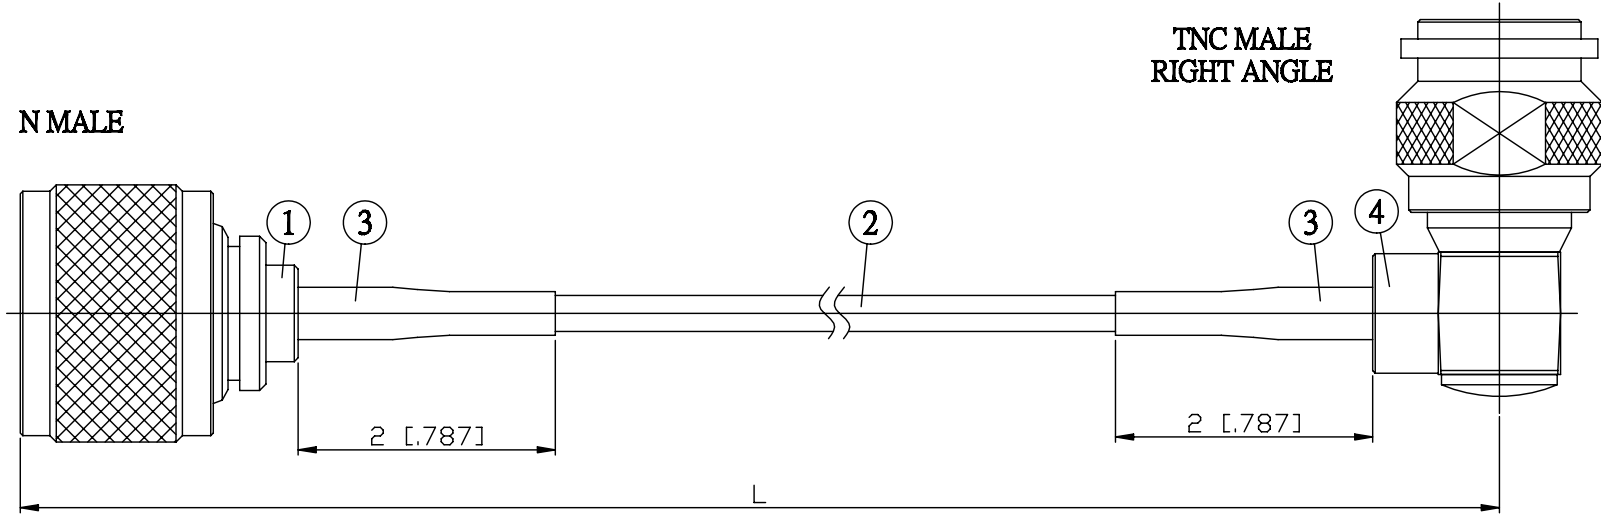

NO.	COMPONENTS	IMPEDANCE
1	N MALE	50 OHM
2	JBY100	50 OHM
3	HEAT SHRINKING TUBE	
4	TNC MALE RIGHT ANGLE	50 OHM

JYE BAO P/N	L CM (INCH)
N30T39-L100-15	15 (5.906)
N30T39-L100-30	30 (11.811)
N30T39-L100-50	50 (19.685)
N30T39-L100-100	100 (39.370)
N30T39-L100-150	150 (59.055)
N30T39-L100-200	200 (78.740)
N30T39-L100-XXX	CUSTOM LENGTH IN CM

LENGTH TOLERANCE IS ±1.5% OR ±10MM, WHICHEVER IS GREATER.	JYE BAO CO., LTD. TAIPEI TAIWAN
	DESCRIPTION CABLE ASSEMBLY N PLUG TO TNC PLUG R/A
	JYE BAO DRAWING NO. N30T39-L100-XXX