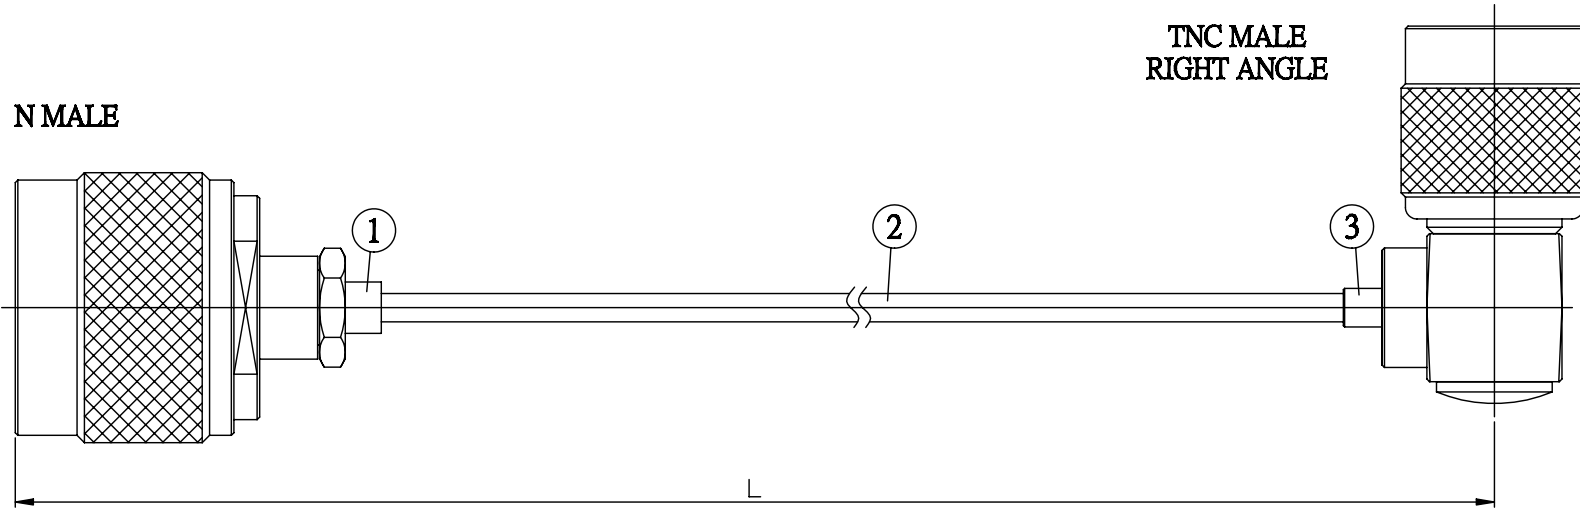

NO.	COMPONENTS	IMPEDANCE
1	N MALE	50 OHM
2	.085" HANDBENDABLE CABLE (= JYEBAO P/N .085SRF-W-P-50)	50 OHM
3	TNC MALE RIGHT ANGLE	50 OHM

JYE BAO P/N	L CM (INCH)
N30T39-85S-15	15 (5.906)
N30T39-85S-30	30 (11.811)
N30T39-85S-50	50 (19.685)
N30T39-85S-100	100 (39.370)
N30T39-85S-150	150 (59.055)
N30T39-85S-200	200 (78.740)
N30T39-85S-XXX	CUSTOM LENGTH IN CM

<b>LENGTH TOLERANCE IS ±1.5% OR ±10MM, WHICHEVER IS GREATER.</b>	<b>JYE BAO CO., LTD.</b> TAIPEI TAIWAN
	<small>DESCRIPTION</small> CABLE ASSEMBLY N PLUG TO TNC PLUG R/A
	<small>JYE BAO DRAWING NO.</small> N30T39-85S-XXX