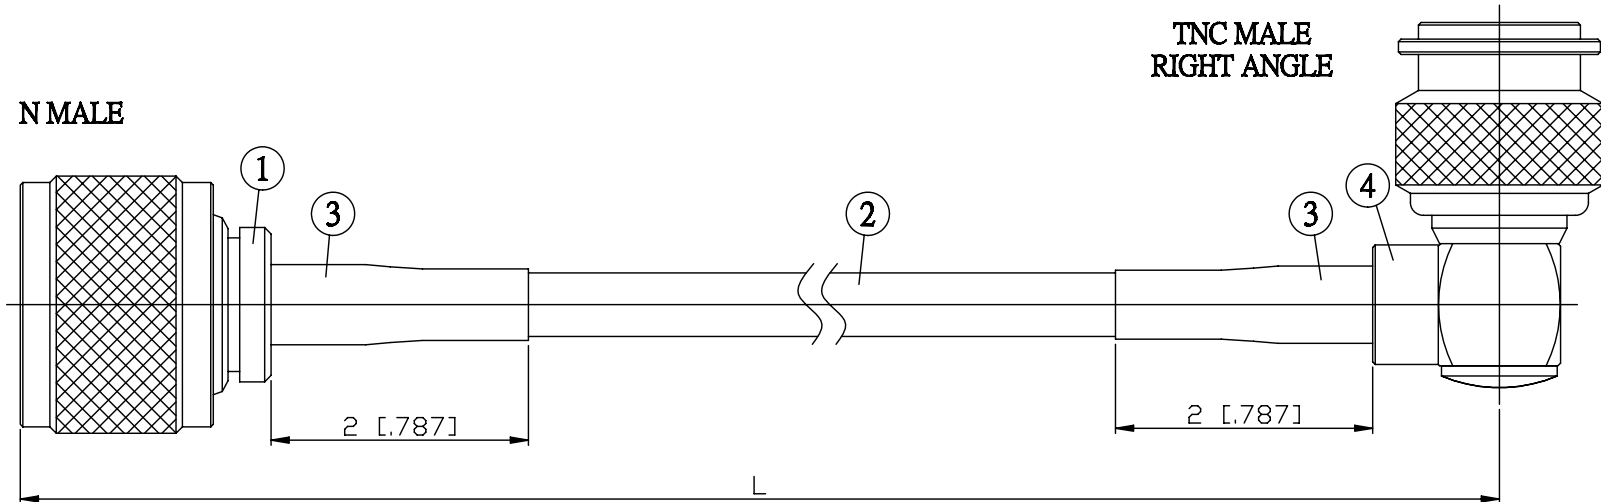

NO.	COMPONENTS	IMPEDANCE
1	N MALE	50 OHM
2	RG58	50 OHM
3	HEAT SHRINKING TUBE	
4	TNC MALE RIGHT ANGLE	50 OHM

JYE BAO P/N	L CM (INCH)
N30T39-58-15	15 (5.906)
N30T39-58-30	30 (11.811)
N30T39-58-50	50 (19.685)
N30T39-58-100	100 (39.370)
N30T39-58-150	150 (59.055)
N30T39-58-200	200 (78.740)
N30T39-58-XXX	CUSTOM LENGTH IN CM

LENGTH TOLERANCE IS ±1.5% OR ±10MM, WHICHEVER IS GREATER.	<b>JYE BAO CO., LTD.</b> TAIPEI TAIWAN
	DESCRIPTION CABLE ASSEMBLY N PLUG TO TNC PLUG R/A
	JYE BAO DRAWING NO. N30T39-58-XXX