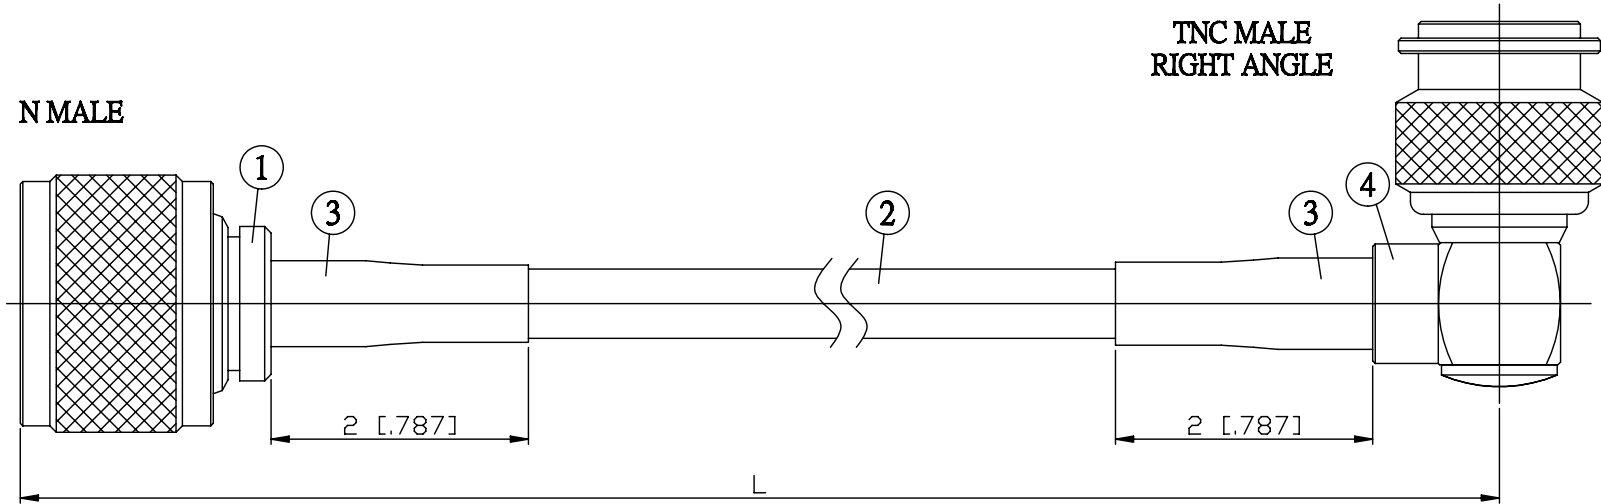

NO.	COMPONENTS	IMPEDANCE
1	N MALE	50 OHM
2	RG223	50 OHM
3	HEAT SHRINKING TUBE	
4	TNC MALE RIGHT ANGLE	50 OHM

JYE BAO P/N	L CM (INCH)
N30T39-223-15	15 (5.906)
N30T39-223-30	30 (11.811)
N30T39-223-50	50 (19.685)
N30T39-223-100	100 (39.370)
N30T39-223-150	150 (59.055)
N30T39-223-200	200 (78.740)
N30T39-223-XXX	CUSTOM LENGTH IN CM

LENGTH TOLERANCE IS ±1.5% OR ±10MM, WHICHEVER IS GREATER.	JYE BAO CO., LTD. TAIPEI TAIWAN
	<small>DESCRIPTION</small> CABLE ASSEMBLY N PLUG TO TNC PLUG R/A
	<small>JYE BAO DRAWING NO.</small> N30T39-223-XXX