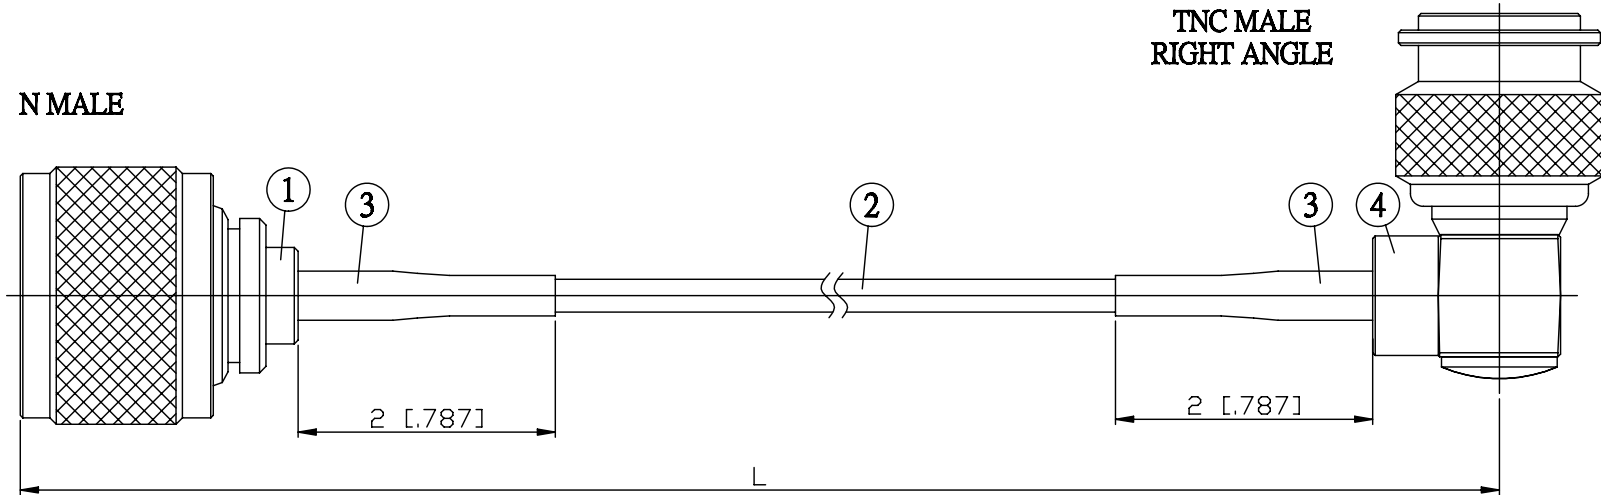

NO.	COMPONENTS	IMPEDANCE
1	N MALE	75 OHM
2	RG179	75 OHM
3	HEAT SHRINKING TUBE	
4	TNC MALE RIGHT ANGLE	75 OHM

JYE BAO P/N	L CM (INCH)
N30T39-179-15	15 (5.906)
N30T39-179-30	30 (11.811)
N30T39-179-50	50 (19.685)
N30T39-179-100	100 (39.370)
N30T39-179-150	150 (59.055)
N30T39-179-200	200 (78.740)
N30T39-179-XXX	CUSTOM LENGTH IN CM

LENGTH TOLERANCE IS ±1.5% OR ±10MM, WHICHEVER IS GREATER.	JYE BAO CO., LTD. TAIPEI TAIWAN
	<small>DESCRIPTION</small> CABLE ASSEMBLY N PLUG TO TNC PLUG R/A
	<small>JYE BAO DRAWING NO.</small> N30T39-179-XXX