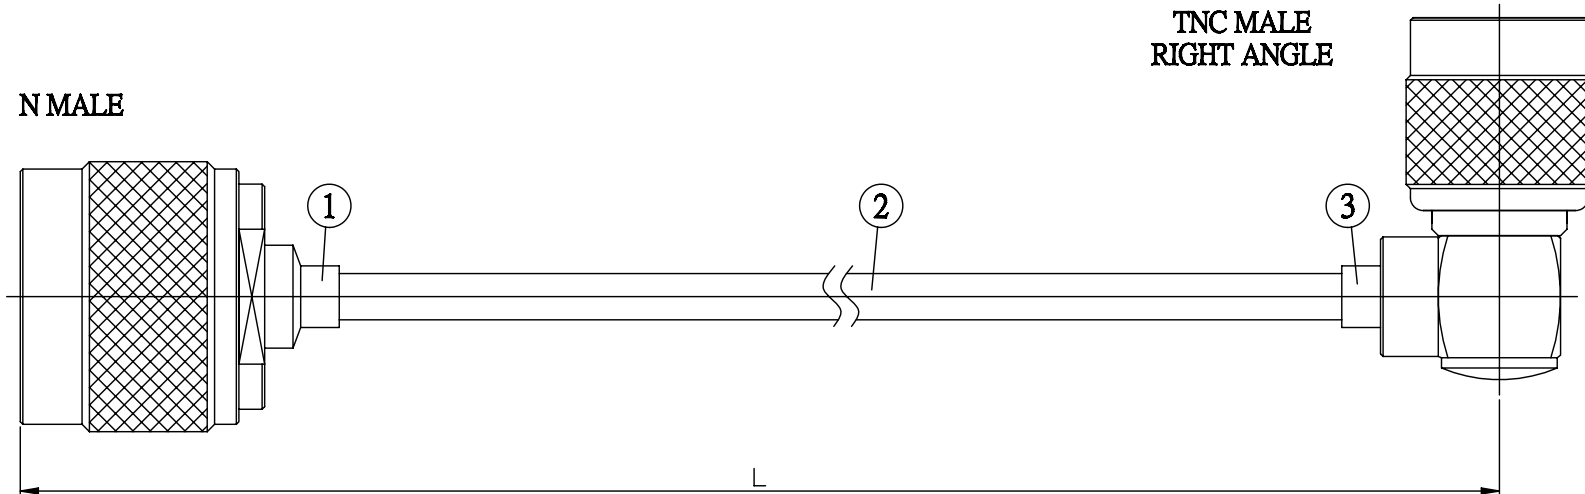

NO.	COMPONENTS	IMPEDANCE
1	N MALE	50 OHM
2	.141" HANDBENDABLE CABLE (= JYEBAO P/N .141SRF-W-P-50)	50 OHM
3	TNC MALE RIGHT ANGLE	50 OHM

JYE BAO P/N	L CM (INCH)
N30T39-141S-15	15 (5.906)
N30T39-141S-30	30 (11.811)
N30T39-141S-50	50 (19.685)
N30T39-141S-100	100 (39.370)
N30T39-141S-150	150 (59.055)
N30T39-141S-200	200 (78.740)
N30T39-141S-XXX	CUSTOM LENGTH IN CM

<b>LENGTH TOLERANCE IS ±1.5% OR ±10MM, WHICHEVER IS GREATER.</b>	<b>JYE BAO CO., LTD.</b> TAIPEI TAIWAN
	<small>DESCRIPTION</small> CABLE ASSEMBLY N PLUG TO TNC PLUG R/A
	<small>JYE BAO DRAWING NO.</small> N30T39-141S-XXX