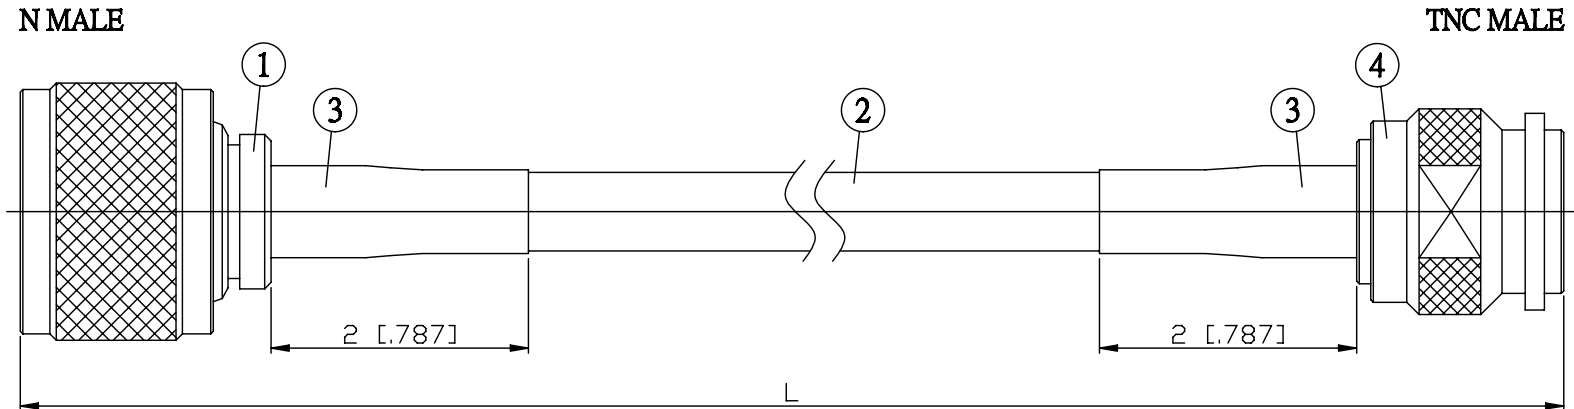

NO.	COMPONENTS	IMPEDANCE
1	N MALE	50 OHM
2	JBY240	50 OHM
3	HEAT SHRINKING TUBE	
4	TNC MALE	50 OHM

JYE BAO P/N	L CM (INCH)
N30T30-L240-15	15 (5.906)
N30T30-L240-30	30 (11.811)
N30T30-L240-50	50 (19.685)
N30T30-L240-100	100 (39.370)
N30T30-L240-150	150 (59.055)
N30T30-L240-200	200 (78.740)
N30T30-L240-XXX	CUSTOM LENGTH IN CM

LENGTH TOLERANCE IS ±1.5% OR ±10MM, WHICHEVER IS GREATER.	JYE BAO CO., LTD. TAIPEI TAIWAN
	DESCRIPTION CABLE ASSEMBLY N PLUG TO TNC PLUG
	JYE BAO DRAWING NO. N30T30-L240-XXX