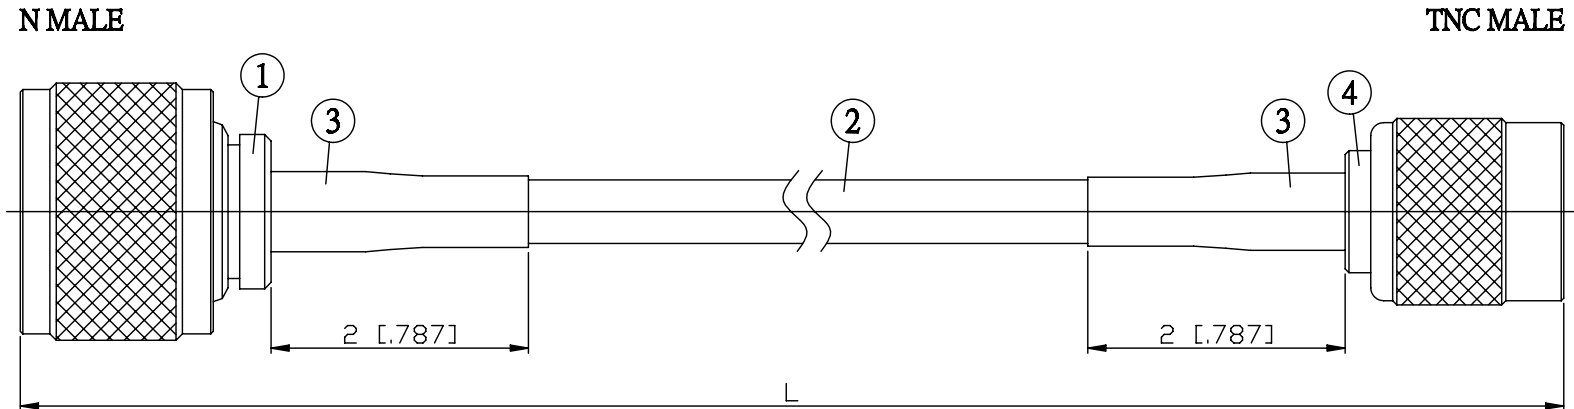

NO.	COMPONENTS	IMPEDANCE
1	N MALE	50 OHM
2	JBY195	50 OHM
3	HEAT SHRINKING TUBE	
4	TNC MALE	50 OHM

JYE BAO P/N	L CM (INCH)
N30T30-L195-15	15 (5.906)
N30T30-L195-30	30 (11.811)
N30T30-L195-50	50 (19.685)
N30T30-L195-100	100 (39.370)
N30T30-L195-150	150 (59.055)
N30T30-L195-200	200 (78.740)
N30T30-L195-XXX	CUSTOM LENGTH IN CM

LENGTH TOLERANCE IS ±1.5% OR ±10MM, WHICHEVER IS GREATER.	JYE BAO CO., LTD. TAIPEI TAIWAN
	<small>DESCRIPTION</small> CABLE ASSEMBLY N PLUG TO TNC PLUG
	<small>JYE BAO DRAWING NO.</small> N30T30-L195-XXX