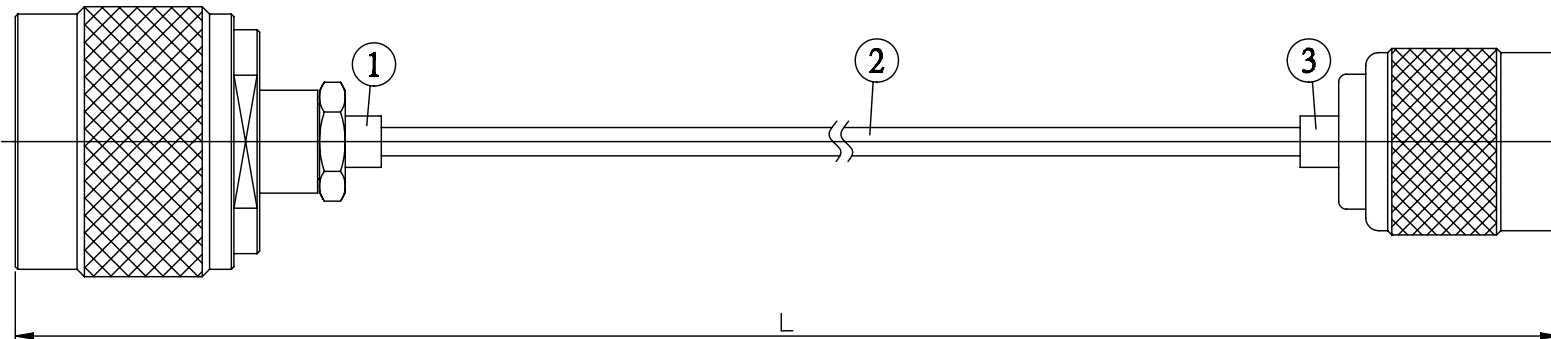

NO.	COMPONENTS	IMPEDANCE
1	N MALE	50 OHM
2	.085" HANDBENDABLE CABLE (= JYEBAO P/N .085SRF-W-P-50)	50 OHM
3	TNC MALE	50 OHM

N MALE

TNC MALE

JYE BAO P/N	L CM (INCH)
N30T30-85S-15	15 (5.906)
N30T30-85S-30	30 (11.811)
N30T30-85S-50	50 (19.685)
N30T30-85S-100	100 (39.370)
N30T30-85S-150	150 (59.055)
N30T30-85S-200	200 (78.740)
N30T30-85S-XXX	CUSTOM LENGTH IN CM

LENGTH TOLERANCE IS $\pm 1.5\%$ OR $\pm 10\text{MM}$, WHICHEVER IS GREATER.	JYE BAO CO., LTD. TAIPEI TAIWAN
	DESCRIPTION CABLE ASSEMBLY N PLUG TO TNC PLUG
	JYE BAO DRAWING NO. N30T30-85S-XXX