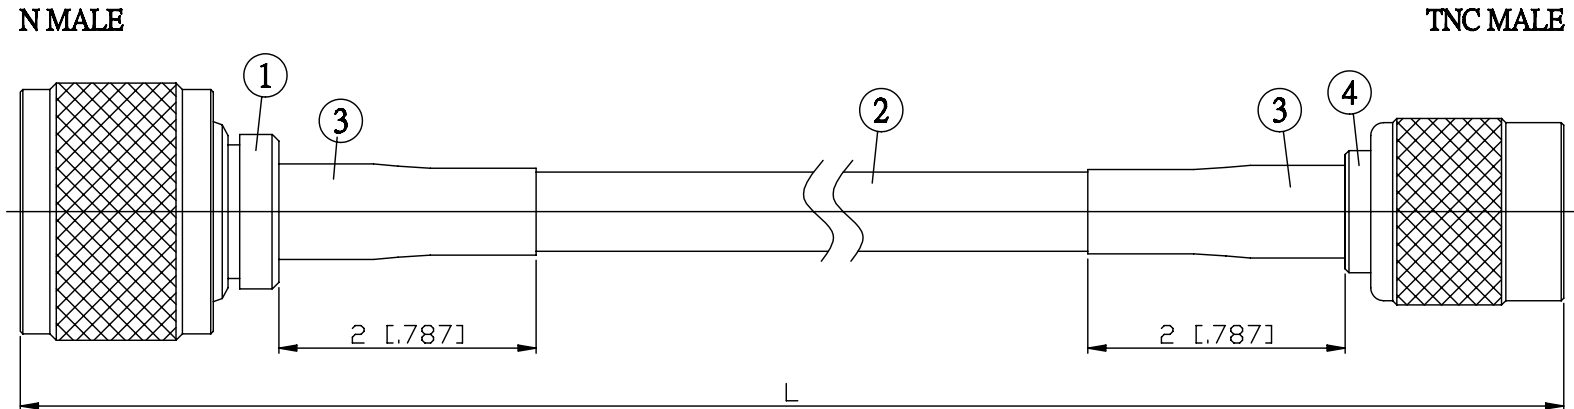

NO.	COMPONENTS	IMPEDANCE
1	N MALE	75 OHM
2	RG59	75 OHM
3	HEAT SHRINKING TUBE	
4	TNC MALE	50 OHM

JYE BAO P/N	L CM (INCH)
N30T30-59-15	15 (5.906)
N30T30-59-30	30 (11.811)
N30T30-59-50	50 (19.685)
N30T30-59-100	100 (39.370)
N30T30-59-150	150 (59.055)
N30T30-59-200	200 (78.740)
N30T30-59-XXX	CUSTOM LENGTH IN CM

LENGTH TOLERANCE IS ±1.5% OR ±10MM, WHICHEVER IS GREATER.	JYE BAO CO., LTD. TAIPEI TAIWAN
	<small>DESCRIPTION</small> CABLE ASSEMBLY N PLUG TO TNC PLUG
	<small>JYE BAO DRAWING NO.</small> N30T30-59-XXX