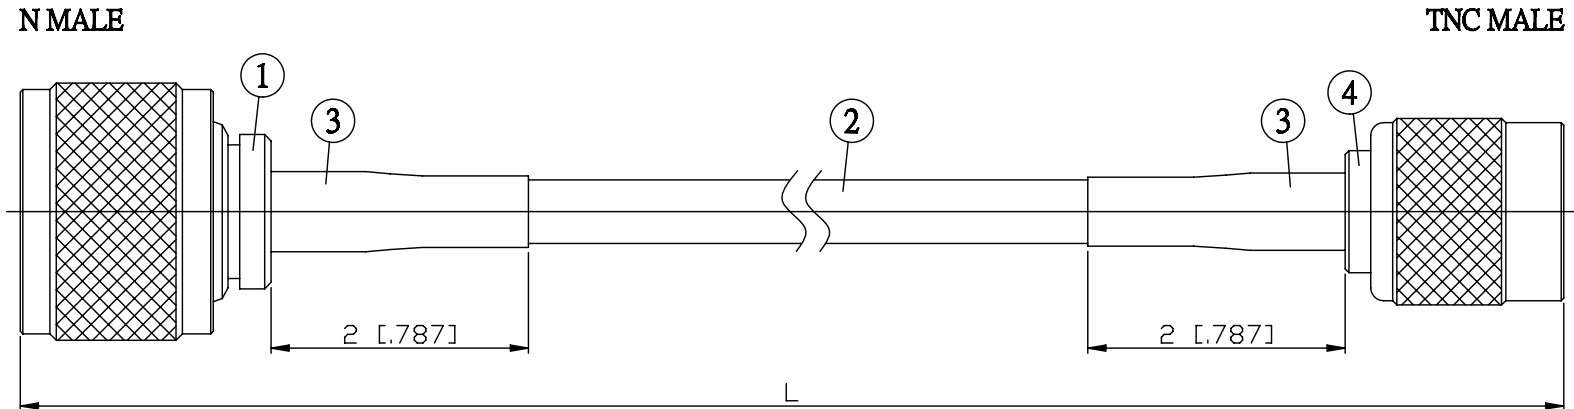

NO.	COMPONENTS	IMPEDANCE
1	N MALE	50 OHM
2	RG58	50 OHM
3	HEAT SHRINKING TUBE	
4	TNC MALE	50 OHM

JYE BAO P/N	L CM (INCH)
N30T30-58-15	15 (5.906)
N30T30-58-30	30 (11.811)
N30T30-58-50	50 (19.685)
N30T30-58-100	100 (39.370)
N30T30-58-150	150 (59.055)
N30T30-58-200	200 (78.740)
N30T30-58-XXX	CUSTOM LENGTH IN CM

<b>LENGTH TOLERANCE IS ±1.5% OR ±10MM, WHICHEVER IS GREATER.</b>	<b>JYE BAO CO., LTD.</b> TAIPEI TAIWAN
	<small>DESCRIPTION</small> CABLE ASSEMBLY N PLUG TO TNC PLUG
	<small>JYE BAO DRAWING NO.</small> N30T30-58-XXX