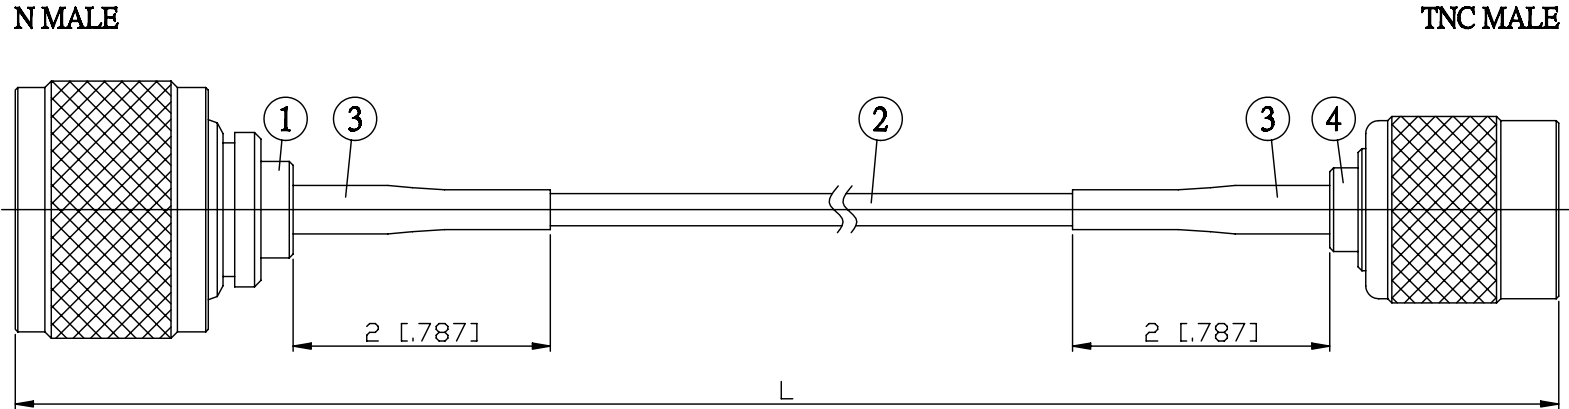

NO.	COMPONENTS	IMPEDANCE
1	N MALE	50 OHM
2	RG316	50 OHM
3	HEAT SHRINKING TUBE	
4	TNC MALE	50 OHM

JYE BAO P/N	L CM (INCH)
N30T30-316-15	15 (5.906)
N30T30-316-30	30 (11.811)
N30T30-316-50	50 (19.685)
N30T30-316-100	100 (39.370)
N30T30-316-150	150 (59.055)
N30T30-316-200	200 (78.740)
N30T30-316-XXX	CUSTOM LENGTH IN CM

<b>LENGTH TOLERANCE IS ±1.5% OR ±10MM, WHICHEVER IS GREATER.</b>	<b>JYE BAO CO., LTD.</b> TAIPEI TAIWAN
	<small>DESCRIPTION</small> CABLE ASSEMBLY N PLUG TO TNC PLUG
	<small>JYE BAO DRAWING NO.</small> N30T30-316-XXX