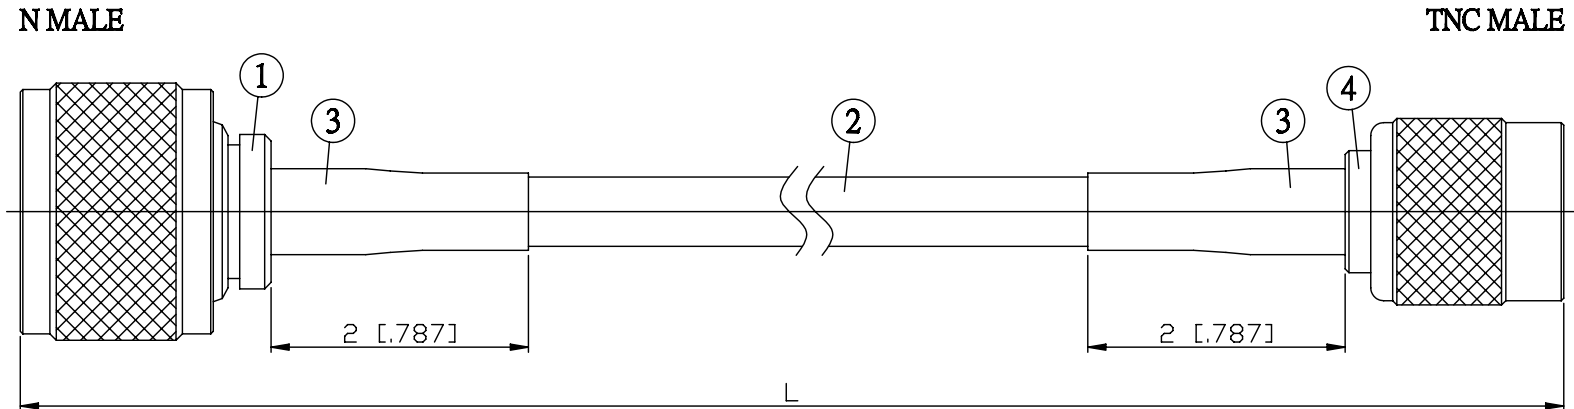

NO.	COMPONENTS	IMPEDANCE
1	N MALE	50 OHM
2	RG223	50 OHM
3	HEAT SHRINKING TUBE	
4	TNC MALE	50 OHM

JYE BAO P/N	L CM (INCH)
N30T30-223-15	15 (5.906)
N30T30-223-30	30 (11.811)
N30T30-223-50	50 (19.685)
N30T30-223-100	100 (39.370)
N30T30-223-150	150 (59.055)
N30T30-223-200	200 (78.740)
N30T30-223-XXX	CUSTOM LENGTH IN CM

LENGTH TOLERANCE IS ±1.5% OR ±10MM, WHICHEVER IS GREATER.	JYE BAO CO., LTD. TAIPEI TAIWAN
	<small>DESCRIPTION</small> CABLE ASSEMBLY N PLUG TO TNC PLUG
	<small>JYE BAO DRAWING NO.</small> N30T30-223-XXX