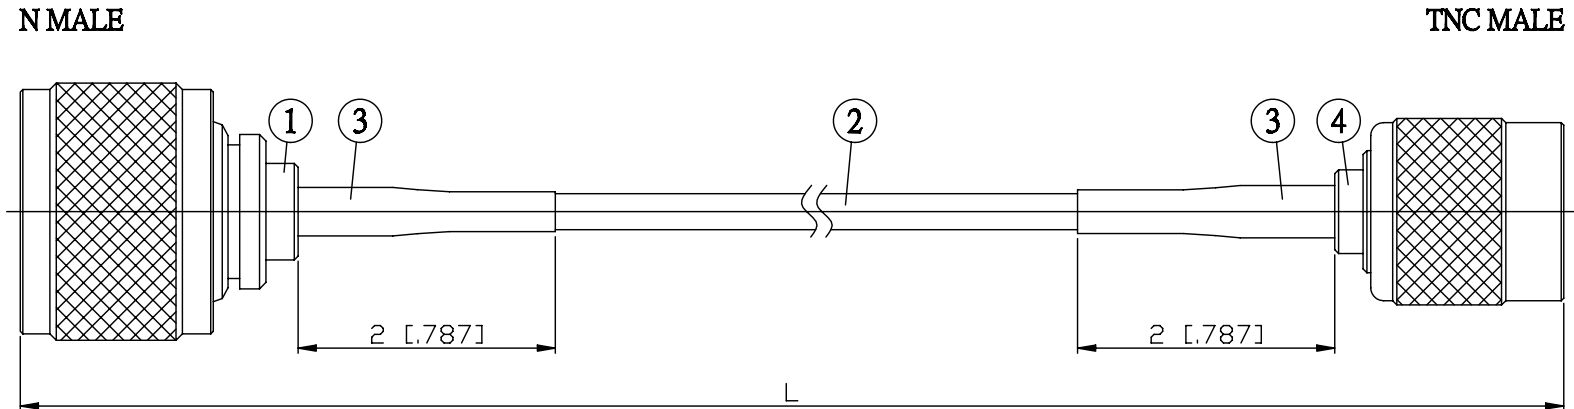

NO.	COMPONENTS	IMPEDANCE
1	N MALE	50 OHM
2	RG174	50 OHM
3	HEAT SHRINKING TUBE	
4	TNC MALE	50 OHM

JYE BAO P/N	L CM (INCH)
N30T30-174-15	15 (5.906)
N30T30-174-30	30 (11.811)
N30T30-174-50	50 (19.685)
N30T30-174-100	100 (39.370)
N30T30-174-150	150 (59.055)
N30T30-174-200	200 (78.740)
N30T30-174-XXX	CUSTOM LENGTH IN CM

LENGTH TOLERANCE IS ±1.5% OR ±10MM, WHICHEVER IS GREATER.	JYE BAO CO., LTD. TAIPEI TAIWAN
	<small>DESCRIPTION</small> CABLE ASSEMBLY N PLUG TO TNC PLUG
	<small>JYE BAO DRAWING NO.</small> N30T30-174-XXX