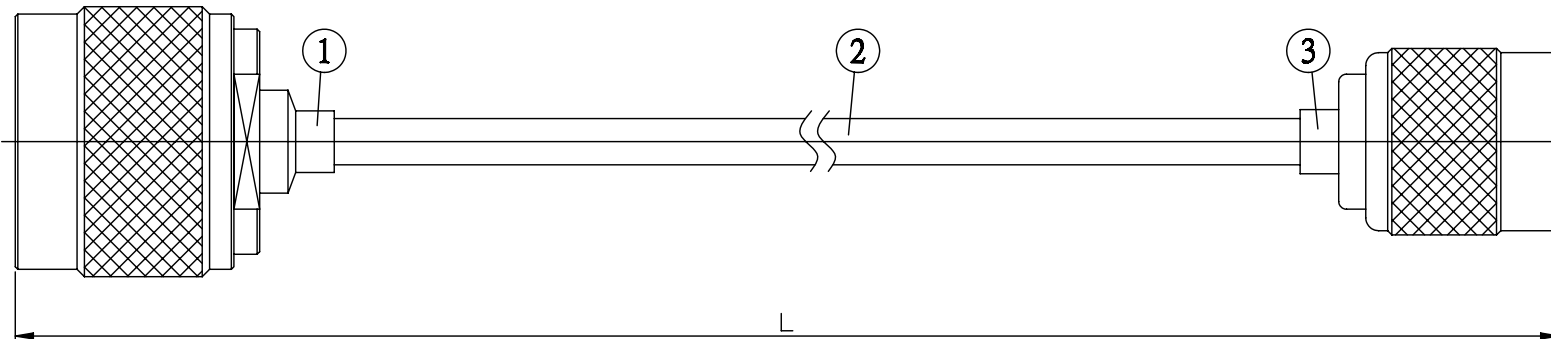

NO.	COMPONENTS	IMPEDANCE
1	N MALE	50 OHM
2	.141" HANDBENDABLE CABLE (= JYEBAO P/N .141SRF-W-P-50)	50 OHM
3	TNC MALE	50 OHM

N MALE

TNC MALE

JYE BAO P/N	L CM (INCH)
N30T30-141S-15	15 (5.906)
N30T30-141S-30	30 (11.811)
N30T30-141S-50	50 (19.685)
N30T30-141S-100	100 (39.370)
N30T30-141S-150	150 (59.055)
N30T30-141S-200	200 (78.740)
N30T30-141S-XXX	CUSTOM LENGTH IN CM

LENGTH TOLERANCE IS ±1.5% OR ±10MM, WHICHEVER IS GREATER.	JYE BAO CO., LTD. TAIPEI TAIWAN
	<small>DESCRIPTION</small> CABLE ASSEMBLY N PLUG TO TNC PLUG
	<small>JYE BAO DRAWING NO.</small> N30T30-141S-XXX