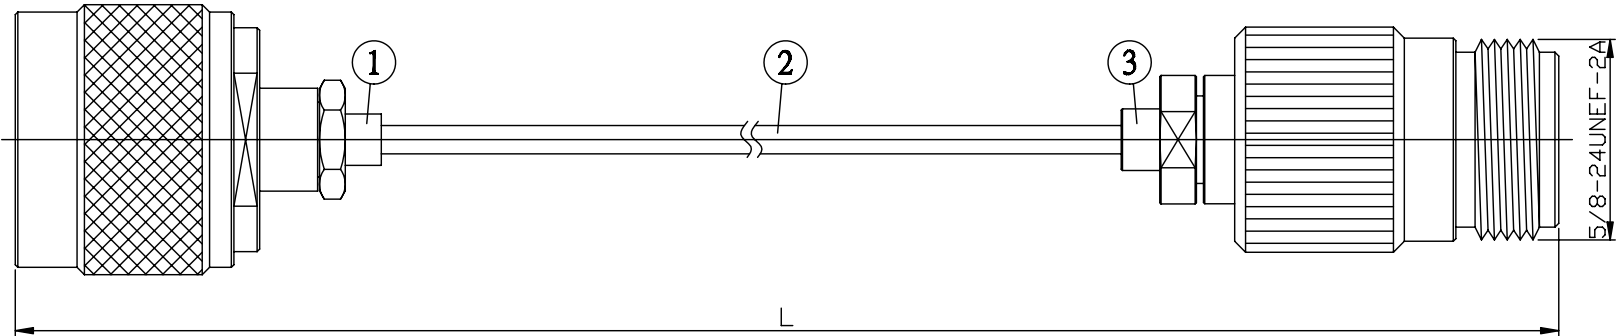

NO.	COMPONENTS	IMPEDANCE
1	N MALE	50 OHM
2	.085" TIN PLATED SEMI-RIGID CABLE (TIN PLATED RG405)	50 OHM
3	N FEMALE	50 OHM

N MALE

N FEMALE

JYE BAO P/N	L CM (INCH)
N30N80-85T-15	15 (5.906)
N30N80-85T-30	30 (11.811)
N30N80-85T-50	50 (19.685)
N30N80-85T-100	100 (39.370)
N30N80-85T-150	150 (59.055)
N30N80-85T-200	200 (78.740)
N30N80-85T-XXX	CUSTOM LENGTH IN CM

<p>LENGTH TOLERANCE IS ±1.5% OR ±10MM, WHICHEVER IS GREATER.</p>	<p>JYE BAO CO., LTD. TAIPEI TAIWAN</p>
	<p>DESCRIPTION CABLE ASSEMBLY N PLUG TO N JACK</p>
	<p>JYE BAO DRAWING NO. N30N80-85T-XXX</p>