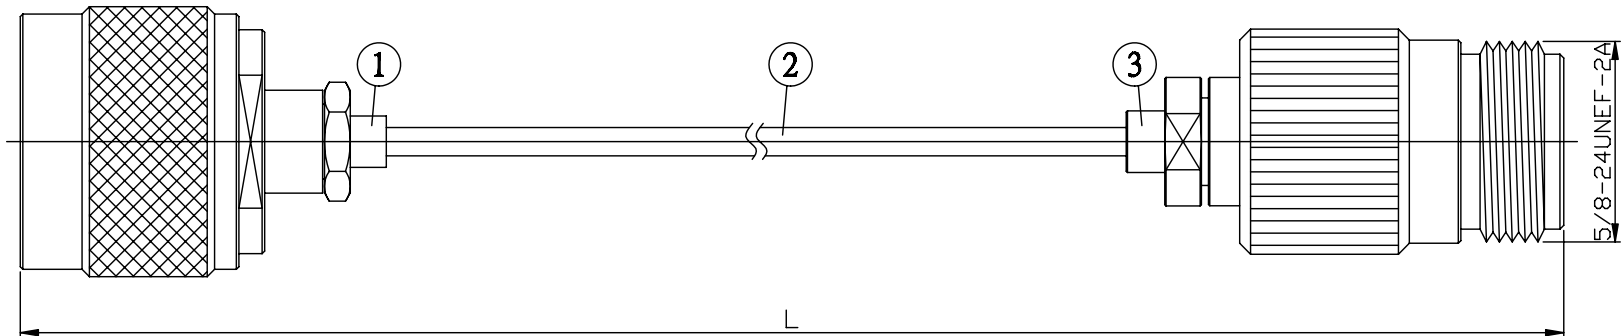

NO.	COMPONENTS	IMPEDANCE
1	N MALE	50 OHM
2	.085" HANDBENDABLE CABLE (= JYEBAO P/N .085SRF-W-P-50)	50 OHM
3	N FEMALE	50 OHM

N MALE

N FEMALE

JYE BAO P/N	L CM (INCH)
N30N80-85S-15	15 (5.906)
N30N80-85S-30	30 (11.811)
N30N80-85S-50	50 (19.685)
N30N80-85S-100	100 (39.370)
N30N80-85S-150	150 (59.055)
N30N80-85S-200	200 (78.740)
N30N80-85S-XXX	CUSTOM LENGTH IN CM

<p>LENGTH TOLERANCE IS $\pm 1.5\%$ OR $\pm 10\text{MM}$, WHICHEVER IS GREATER.</p>	<p>JYE BAO CO., LTD. TAIPEI TAIWAN</p>
	<p>DESCRIPTION CABLE ASSEMBLY N PLUG TO N JACK</p>
	<p>JYE BAO DRAWING NO. N30N80-85S-XXX</p>