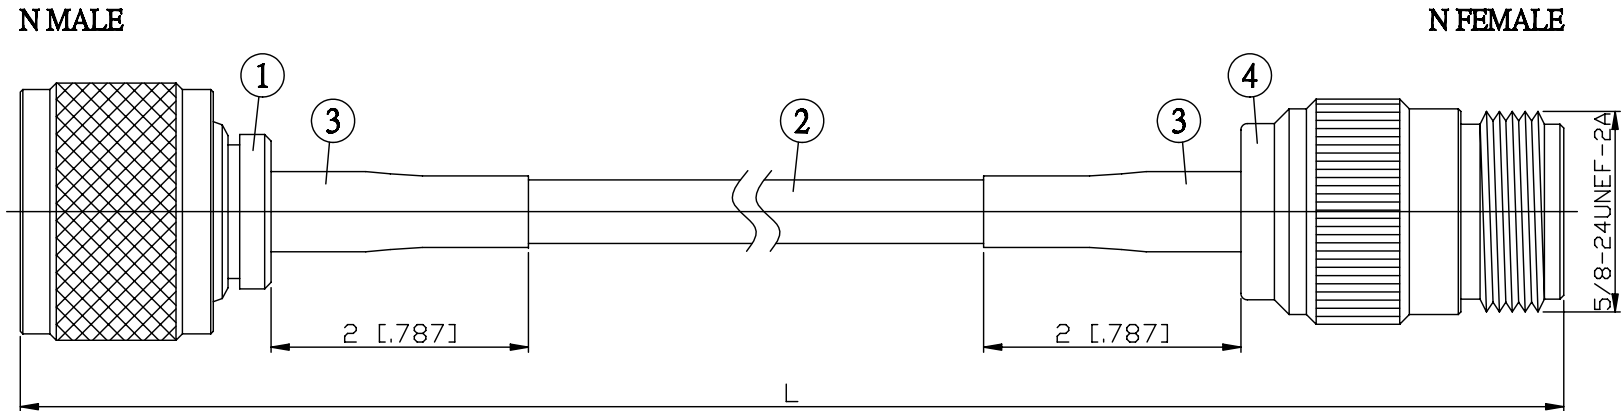

NO.	COMPONENTS	IMPEDANCE
1	N MALE	50 OHM
2	RG58	50 OHM
3	HEAT SHRINKING TUBE	
4	N FEMALE	50 OHM

JYE BAO P/N	L CM (INCH)
N30N80-58-15	15 (5.906)
N30N80-58-30	30 (11.811)
N30N80-58-50	50 (19.685)
N30N80-58-100	100 (39.370)
N30N80-58-150	150 (59.055)
N30N80-58-200	200 (78.740)
N30N80-58-XXX	CUSTOM LENGTH IN CM

<b>LENGTH TOLERANCE IS ±1.5% OR ±10MM, WHICHEVER IS GREATER.</b>	<b>JYE BAO CO., LTD.</b> TAIPEI TAIWAN
	DESCRIPTION <b>CABLE ASSEMBLY N PLUG TO N JACK</b>
	JYE BAO DRAWING NO. <b>N30N80-58-XXX</b>