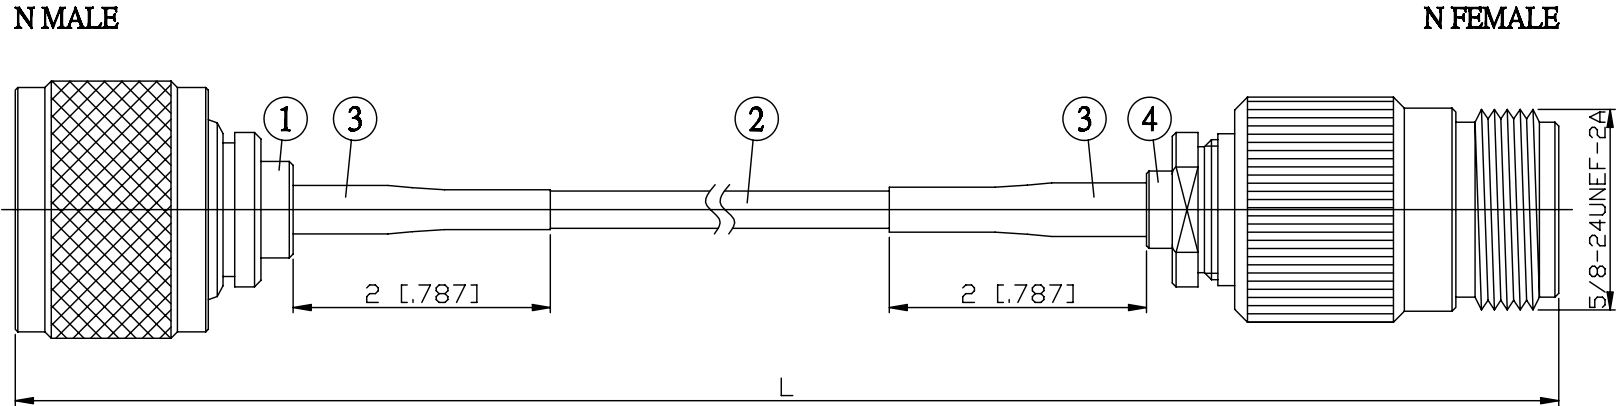

NO.	COMPONENTS	IMPEDANCE
1	N MALE	50 OHM
2	DOUBLE SHIELDED RG316(= RD316)	50 OHM
3	HEAT SHRINKING TUBE	
4	N FEMALE	50 OHM

JYE BAO P/N	L CM (INCH)
N30N80-316D-15	15 (5.906)
N30N80-316D-30	30 (11.811)
N30N80-316D-50	50 (19.685)
N30N80-316D-100	100 (39.370)
N30N80-316D-150	150 (59.055)
N30N80-316D-200	200 (78.740)
N30N80-316D-XXX	CUSTOM LENGTH IN CM

LENGTH TOLERANCE IS ±1.5% OR ±10MM, WHICHEVER IS GREATER.	JYE BAO CO., LTD. TAIPEI TAIWAN
	DESCRIPTION CABLE ASSEMBLY N PLUG TO N JACK
	JYE BAO DRAWING NO. N30N80-316D-XXX