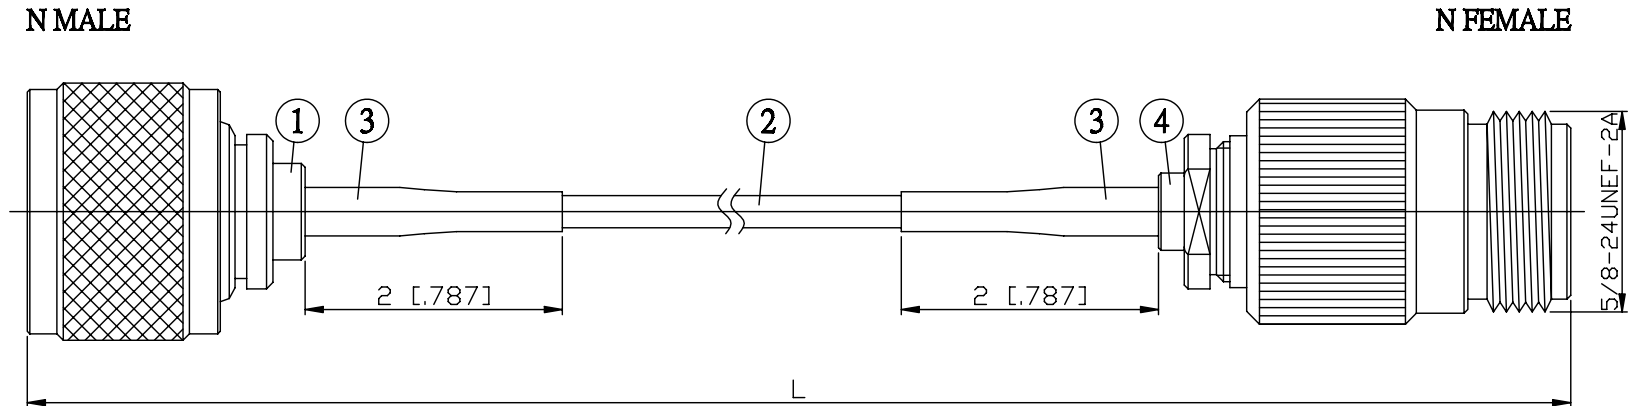

NO.	COMPONENTS	IMPEDANCE
1	N MALE	50 OHM
2	RG316	50 OHM
3	HEAT SHRINKING TUBE	
4	N FEMALE	50 OHM

JYE BAO P/N	L CM (INCH)
N30N80-316-15	15 (5.906)
N30N80-316-30	30 (11.811)
N30N80-316-50	50 (19.685)
N30N80-316-100	100 (39.370)
N30N80-316-150	150 (59.055)
N30N80-316-200	200 (78.740)
N30N80-316-XXX	CUSTOM LENGTH IN CM

LENGTH TOLERANCE IS ±1.5% OR ±10MM, WHICHEVER IS GREATER.	JYE BAO CO., LTD. TAIPEI TAIWAN
	DESCRIPTION CABLE ASSEMBLY N PLUG TO N JACK
	JYE BAO DRAWING NO. N30N80-316-XXX