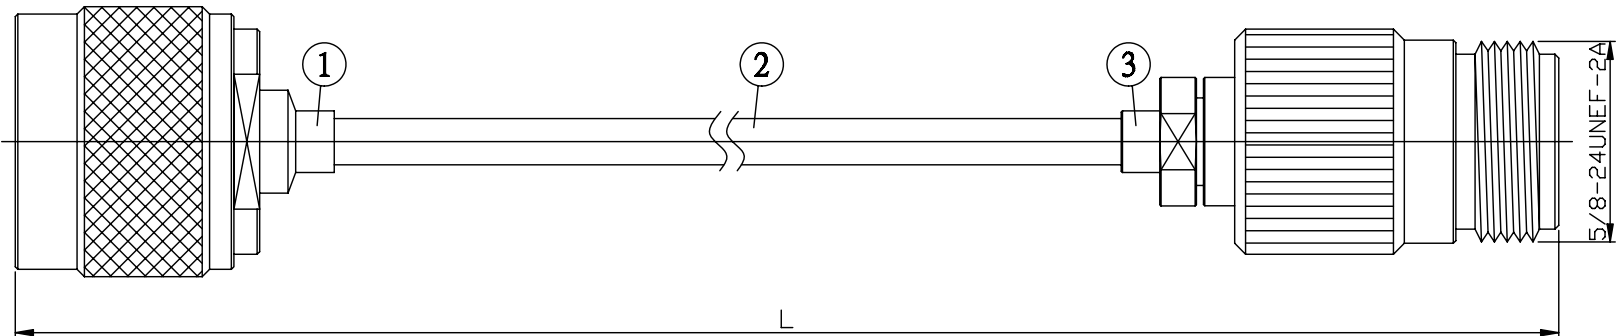

NO.	COMPONENTS	IMPEDANCE
1	N MALE	50 OHM
2	.141" HANDBENDABLE CABLE (= JYEBAO P/N .141SRF-W-P-50)	50 OHM
3	N FEMALE	50 OHM

N MALE

N FEMALE

JYE BAO P/N	L CM (INCH)
N30N80-141S-15	15 (5.906)
N30N80-141S-30	30 (11.811)
N30N80-141S-50	50 (19.685)
N30N80-141S-100	100 (39.370)
N30N80-141S-150	150 (59.055)
N30N80-141S-200	200 (78.740)
N30N80-141S-XXX	CUSTOM LENGTH IN CM

LENGTH TOLERANCE IS $\pm 1.5\%$ OR $\pm 10\text{MM}$ , WHICHEVER IS GREATER.	<b>JYE BAO CO., LTD.</b> TAIPEI TAIWAN
	DESCRIPTION CABLE ASSEMBLY N PLUG TO N JACK
	JYE BAO DRAWING NO. N30N80-141S-XXX