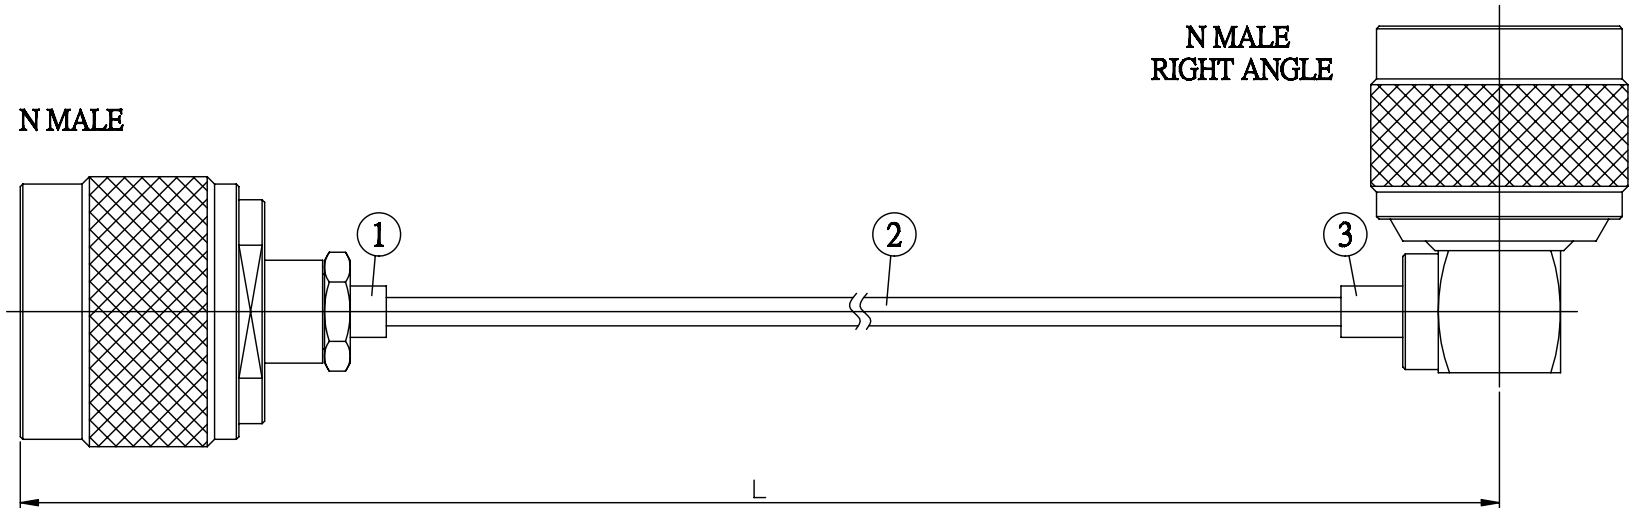

NO.	COMPONENTS	IMPEDANCE
1	N MALE	50 OHM
2	.085" HANDBENDABLE CABLE (= JYEBAO P/N .085SRF-W-P-50)	50 OHM
3	N MALE RIGHT ANGLE	50 OHM

JYE BAO P/N	L CM (INCH)
N30N39-85S-15	15 (5.906)
N30N39-85S-30	30 (11.811)
N30N39-85S-50	50 (19.685)
N30N39-85S-100	100 (39.370)
N30N39-85S-150	150 (59.055)
N30N39-85S-200	200 (78.740)
N30N39-85S-XXX	CUSTOM LENGTH IN CM

LENGTH TOLERANCE IS ±1.5% OR ±10MM, WHICHEVER IS GREATER.	JYE BAO CO., LTD. TAIPEI TAIWAN
	<small>DESCRIPTION</small> CABLE ASSEMBLY N PLUG TO N PLUG R/A
	<small>JYE BAO DRAWING NO.</small> N30N39-85S-XXX