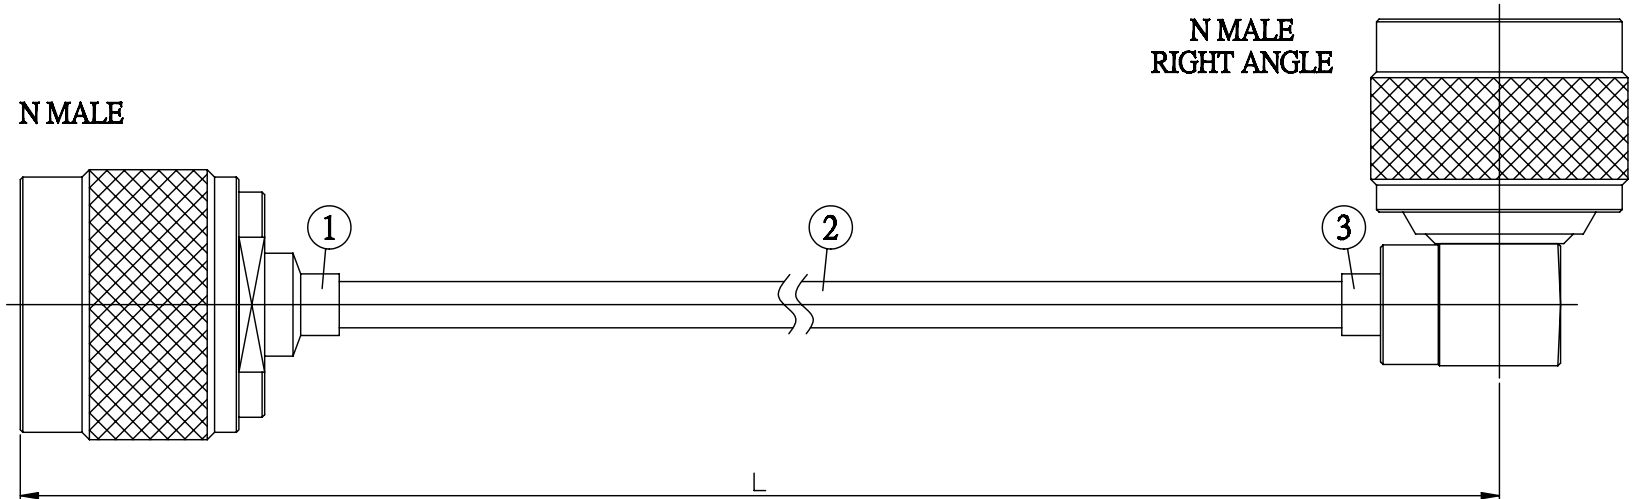

NO.	COMPONENTS	IMPEDANCE
1	N MALE	50 OHM
2	.141" HANDBENDABLE CABLE (= JYEBAO P/N .141SRF-W-P-50)	50 OHM
3	N MALE RIGHT ANGLE	50 OHM

JYE BAO P/N	L CM (INCH)
N30N39-141S-15	15 (5.906)
N30N39-141S-30	30 (11.811)
N30N39-141S-50	50 (19.685)
N30N39-141S-100	100 (39.370)
N30N39-141S-150	150 (59.055)
N30N39-141S-200	200 (78.740)
N30N39-141S-XXX	CUSTOM LENGTH IN CM

LENGTH TOLERANCE IS ±1.5% OR ±10MM, WHICHEVER IS GREATER.	JYE BAO CO., LTD. TAIPEI TAIWAN
	<small>DESCRIPTION</small> CABLE ASSEMBLY N PLUG TO N PLUG R/A
	<small>JYE BAO DRAWING NO.</small> N30N39-141S-XXX