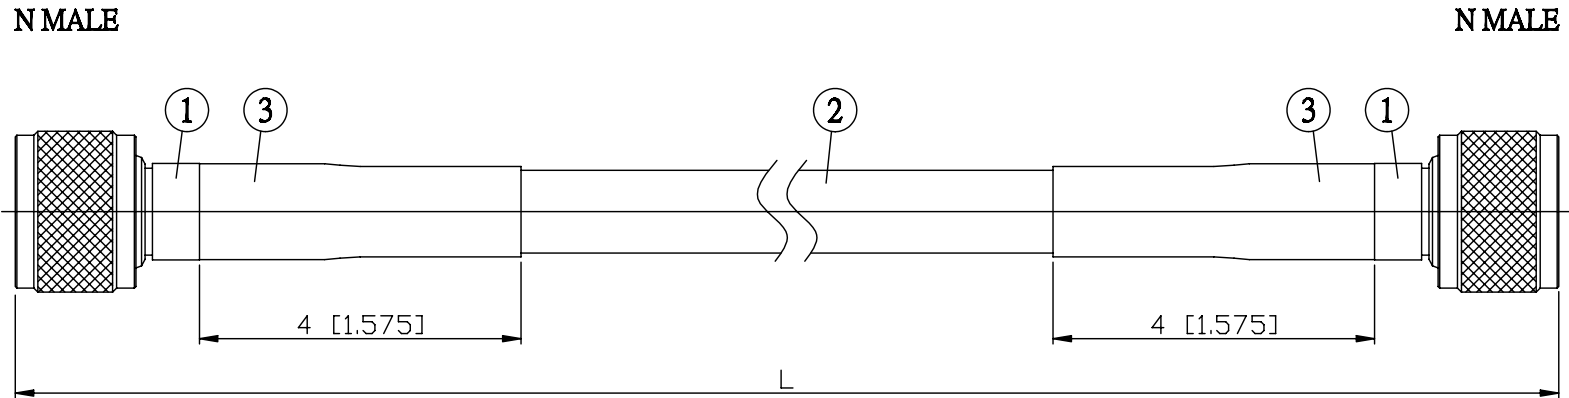

NO.	COMPONENTS	IMPEDANCE
1	N MALE	50 OHM
2	JBY400	50 OHM
3	HEAT SHRINKING TUBE	

JYE BAO P/N	L CM (INCH)
N30N30-L400-15	15 (5.906)
N30N30-L400-30	30 (11.811)
N30N30-L400-50	50 (19.685)
N30N30-L400-100	100 (39.370)
N30N30-L400-150	150 (59.055)
N30N30-L400-200	200 (78.740)
N30N30-L400-XXX	CUSTOM LENGTH IN CM

LENGTH TOLERANCE IS ±1.5% OR ±10MM, WHICHEVER IS GREATER.	JYE BAO CO., LTD. TAIPEI TAIWAN
	<small>DESCRIPTION</small> CABLE ASSEMBLY N PLUG TO N PLUG
	<small>JYE BAO DRAWING NO.</small> N30N30-L400-XXX