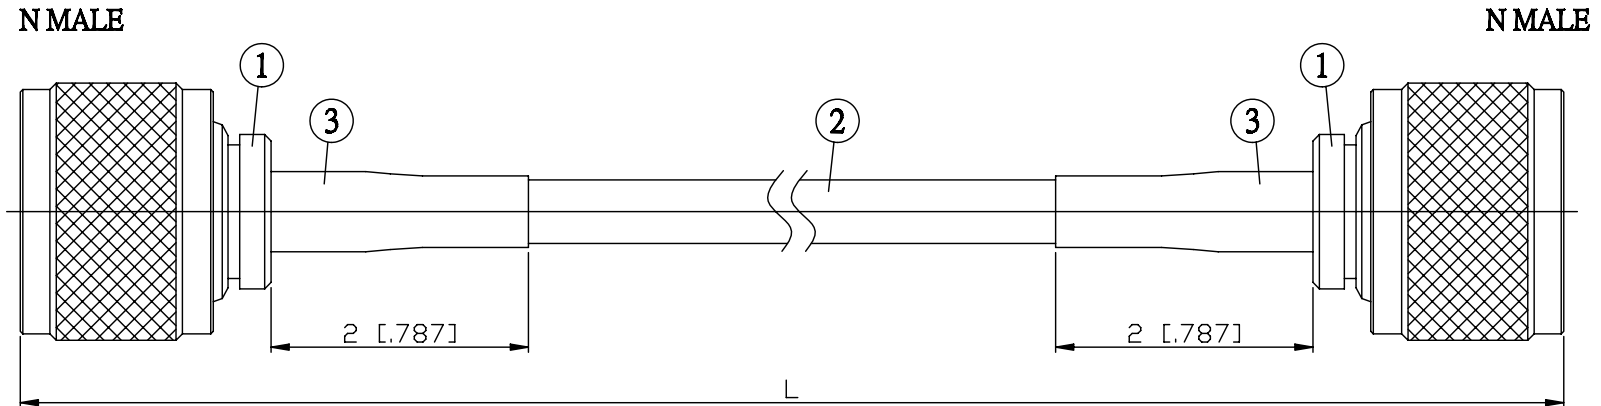

NO.	COMPONENTS	IMPEDANCE
1	N MALE	50 OHM
2	JBY200	50 OHM
3	HEAT SHRINKING TUBE	

JYE BAO P/N	L CM (INCH)
N30N30-L200-15	15 (5.906)
N30N30-L200-30	30 (11.811)
N30N30-L200-50	50 (19.685)
N30N30-L200-100	100 (39.370)
N30N30-L200-150	150 (59.055)
N30N30-L200-200	200 (78.740)
N30N30-L200-XXX	CUSTOM LENGTH IN CM

LENGTH TOLERANCE IS ±1.5% OR ±10MM, WHICHEVER IS GREATER.	JYE BAO CO., LTD. TAIPEI TAIWAN
	DESCRIPTION CABLE ASSEMBLY N PLUG TO N PLUG
	JYE BAO DRAWING NO. N30N30-L200-XXX