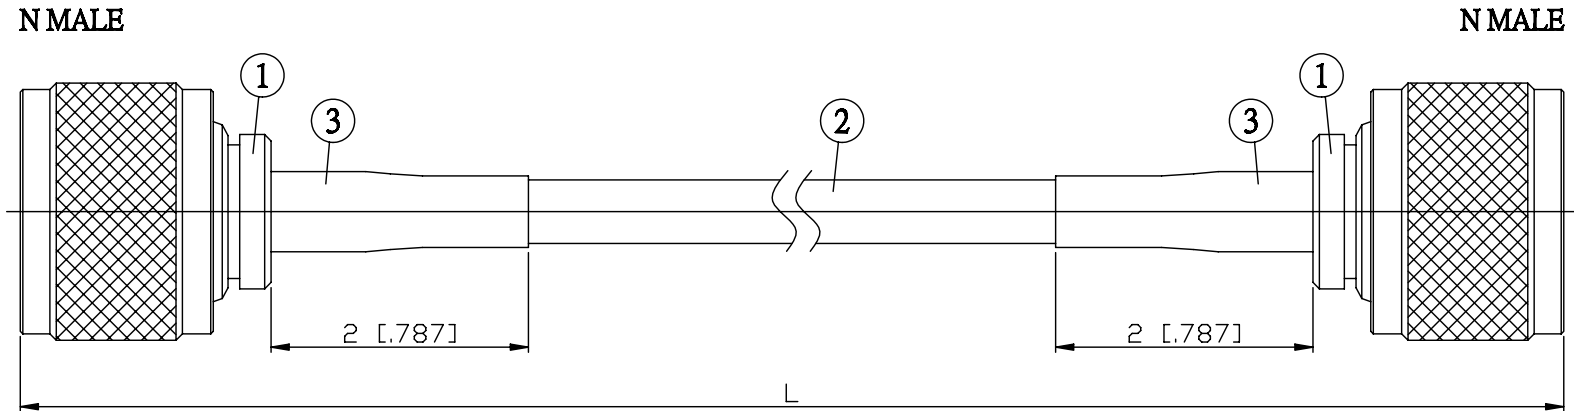

NO.	COMPONENTS	IMPEDANCE
1	N MALE	50 OHM
2	JBY195	50 OHM
3	HEAT SHRINKING TUBE	

JYE BAO P/N	L CM (INCH)
N30N30-L195-15	15 (5.906)
N30N30-L195-30	30 (11.811)
N30N30-L195-50	50 (19.685)
N30N30-L195-100	100 (39.370)
N30N30-L195-150	150 (59.055)
N30N30-L195-200	200 (78.740)
N30N30-L195-XXX	CUSTOM LENGTH IN CM

<b>LENGTH TOLERANCE IS ±1.5% OR ±10MM, WHICHEVER IS GREATER.</b>	<b>JYE BAO CO., LTD.</b> TAIPEI TAIWAN
	DESCRIPTION CABLE ASSEMBLY N PLUG TO N PLUG
	JYE BAO DRAWING NO. N30N30-L195-XXX