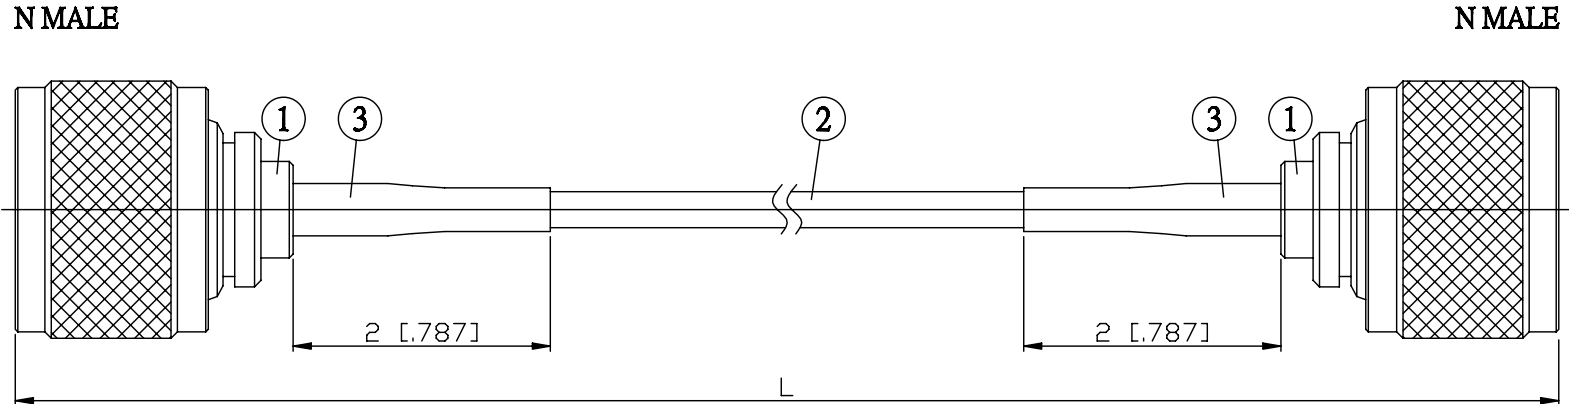

NO.	COMPONENTS	IMPEDANCE
1	N MALE	50 OHM
2	JBY100	50 OHM
3	HEAT SHRINKING TUBE	

JYE BAO P/N	L CM (INCH)
N30N30-L100-15	15 (5.906)
N30N30-L100-30	30 (11.811)
N30N30-L100-50	50 (19.685)
N30N30-L100-100	100 (39.370)
N30N30-L100-150	150 (59.055)
N30N30-L100-200	200 (78.740)
N30N30-L100-XXX	CUSTOM LENGTH IN CM

LENGTH TOLERANCE IS ±1.5% OR ±10MM, WHICHEVER IS GREATER.	JYE BAO CO., LTD. TAIPEI TAIWAN
	<small>DESCRIPTION</small> CABLE ASSEMBLY N PLUG TO N PLUG
	<small>JYE BAO DRAWING NO.</small> N30N30-L100-XXX