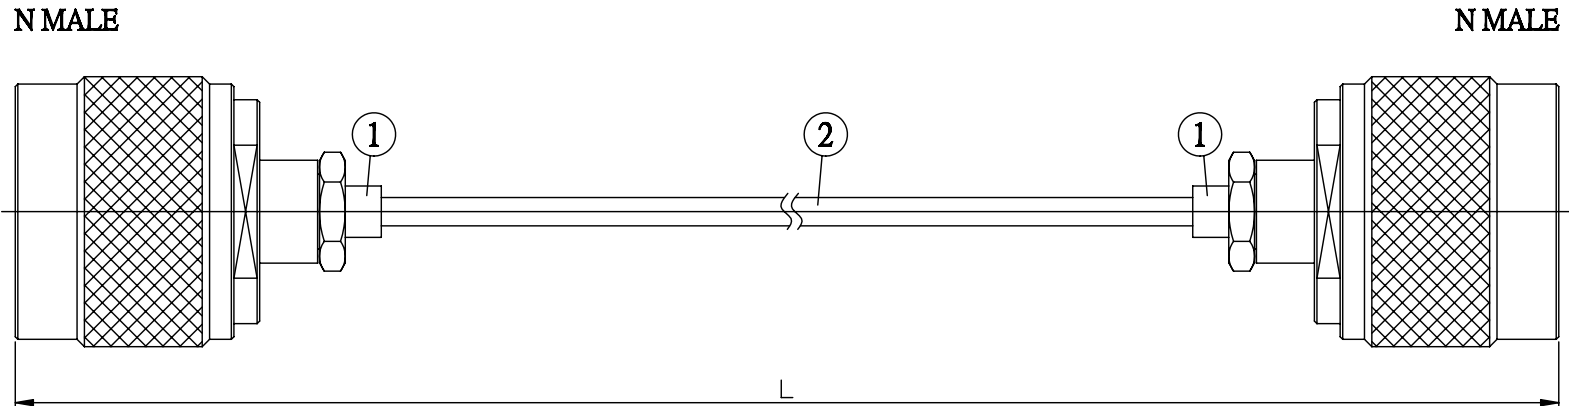

NO.	COMPONENTS	IMPEDANCE
1	N MALE	50 OHM
2	.085" HANDBENDABLE CABLE (= JYEBAO P/N .085SRF-W-P-50)	50 OHM

JYE BAO P/N	L CM (INCH)
N30N30-85S-15	15 (5.906)
N30N30-85S-30	30 (11.811)
N30N30-85S-50	50 (19.685)
N30N30-85S-100	100 (39.370)
N30N30-85S-150	150 (59.055)
N30N30-85S-200	200 (78.740)
N30N30-85S-XXX	CUSTOM LENGTH IN CM

LENGTH TOLERANCE IS ±1.5% OR ±10MM, WHICHEVER IS GREATER.	JYE BAO CO., LTD. TAIPEI TAIWAN
	<small>DESCRIPTION</small> CABLE ASSEMBLY N PLUG TO N PLUG
	<small>JYE BAO DRAWING NO.</small> N30N30-85S-XXX