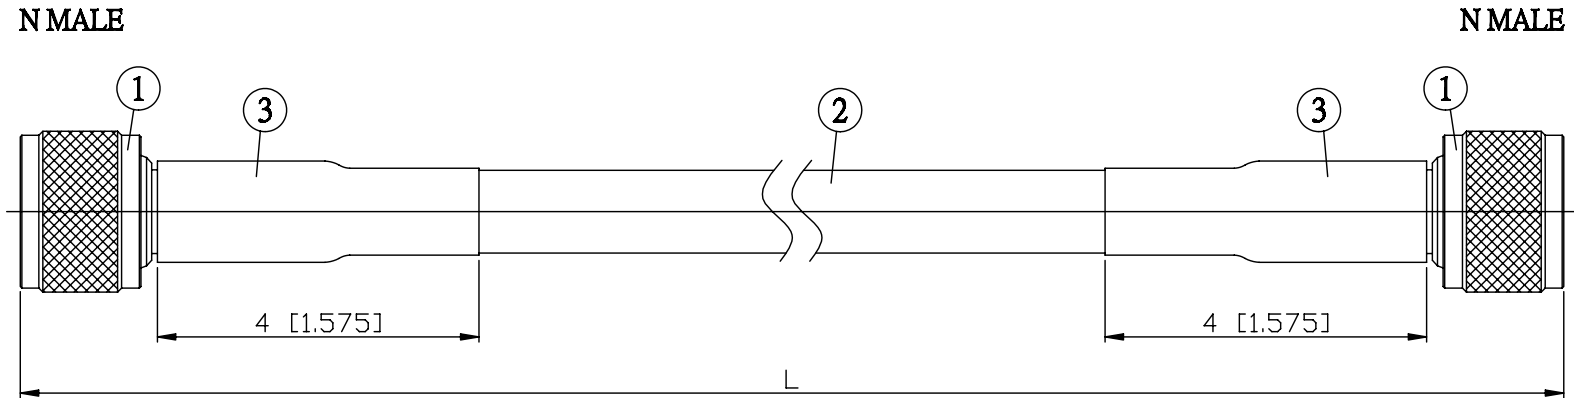

NO.	COMPONENTS	IMPEDANCE
1	N MALE	50 OHM
2	RG8	50 OHM
3	HEAT SHRINKING TUBE	

JYE BAO P/N	L CM (INCH)
N30N30-8-15	15 (5.906)
N30N30-8-30	30 (11.811)
N30N30-8-50	50 (19.685)
N30N30-8-100	100 (39.370)
N30N30-8-150	150 (59.055)
N30N30-8-200	200 (78.740)
N30N30-8-XXX	CUSTOM LENGTH IN CM

<b>LENGTH TOLERANCE IS ±1.5% OR ±10MM, WHICHEVER IS GREATER.</b>	<b>JYE BAO CO., LTD.</b> TAIPEI TAIWAN
	<small>DESCRIPTION</small> <b>CABLE ASSEMBLY N PLUG TO N PLUG</b>
	<small>JYE BAO DRAWING NO.</small> <b>N30N30-8-XXX</b>